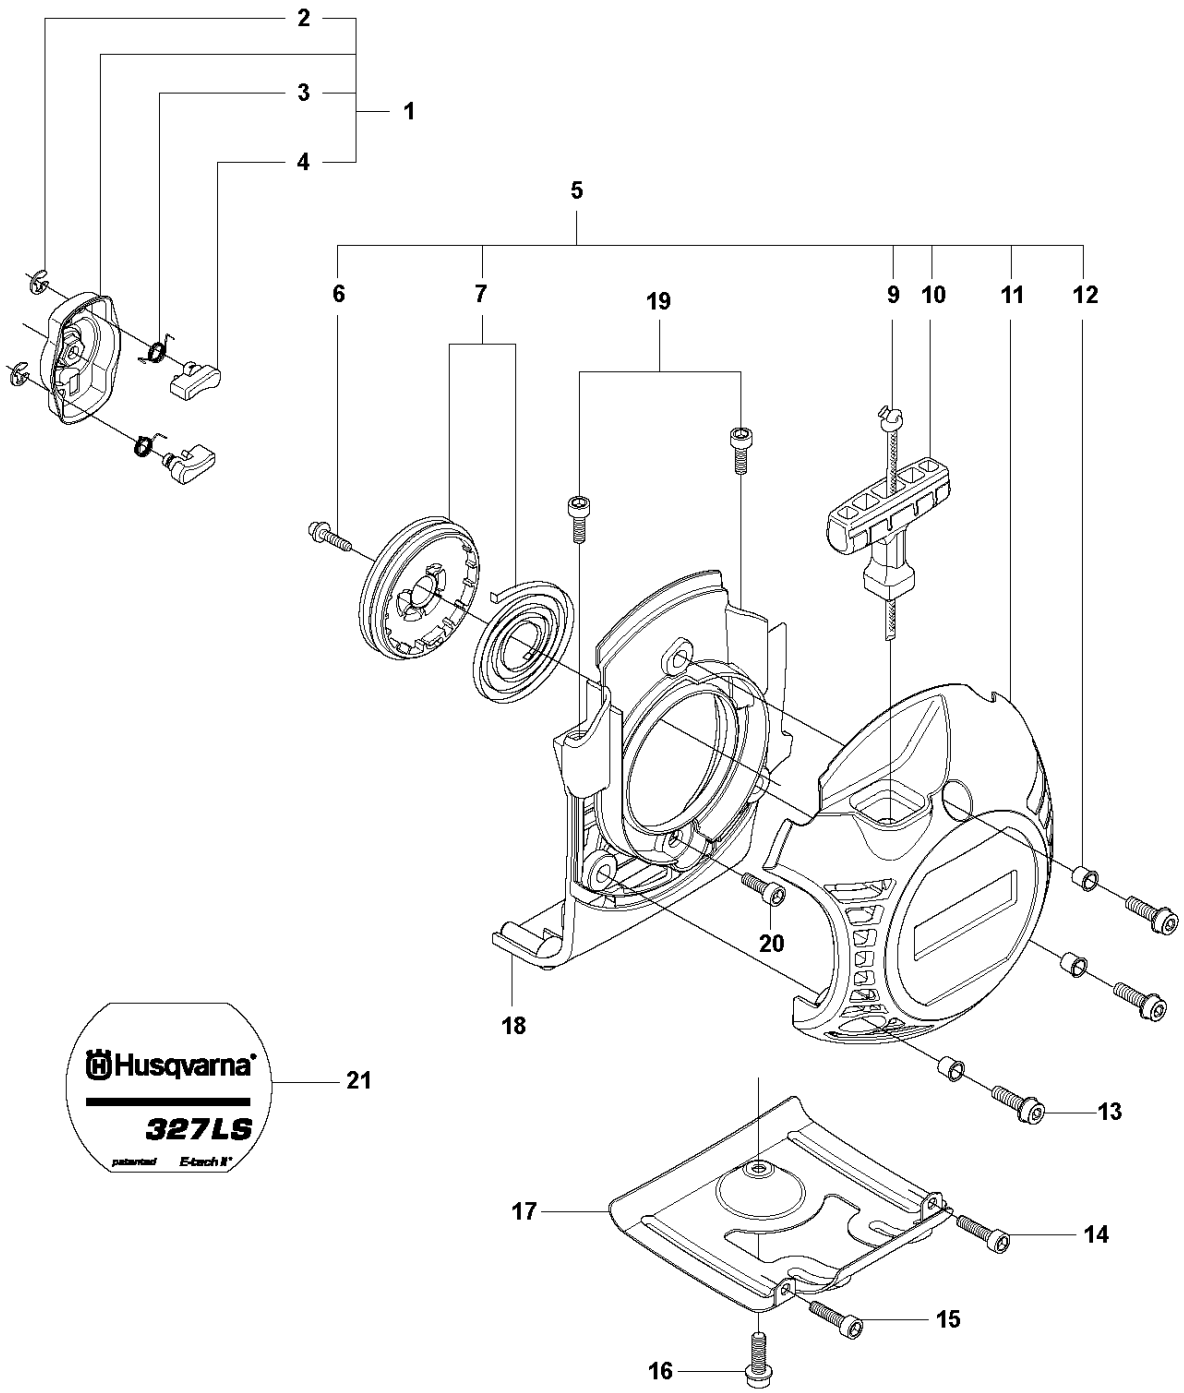

K5 327LS
STARTER

STARTER

327 LS, 2012-01

Ref	Part no.	Description	Remark	Qty	Kit
1	503 87 33-05	STARTER PAWL BRIDGE		1	
2	735 31 08-20	E-CLIP		2	1
3	503 87 36-01	SPRING		1	1
4	503 87 35-02	STARTER PAWL		2	1
5	505 19 83-01	STARTER ASSY		1	
6	503 21 77-16	SCREW IHST		1	5
7	537 33 23-03	STARTER PULLEY		1	5
8	537 37 93-02	SPACING SLEEVE		2	5
9	505 30 51-25	STARTER CORD		1	5
10	537 00 84-01	STARTER HANDLE		1	5
11	505 14 13-01	STARTER ASSY		1	5
12	537 37 93-02	SPACING SLEEVE		3	5
13	503 20 03-16	SCREW IHSCFM	M5x16	3	
14	503 21 66-18	SCREW IHST		1	
15	503 21 66-18	SCREW IHST		1	
16	503 20 14-12	SCREW IHSCFMO	M5x12	1	
17	537 03 41-01	PROTECTIVE PLATE		1	
18	505 14 16-01	BRACKET ASSY		1	
19	503 20 03-16	SCREW IHSCFM		2	
20	503 21 53-16	SCREW ITXSCM		1	
21	537 32 24-10	LABEL		1