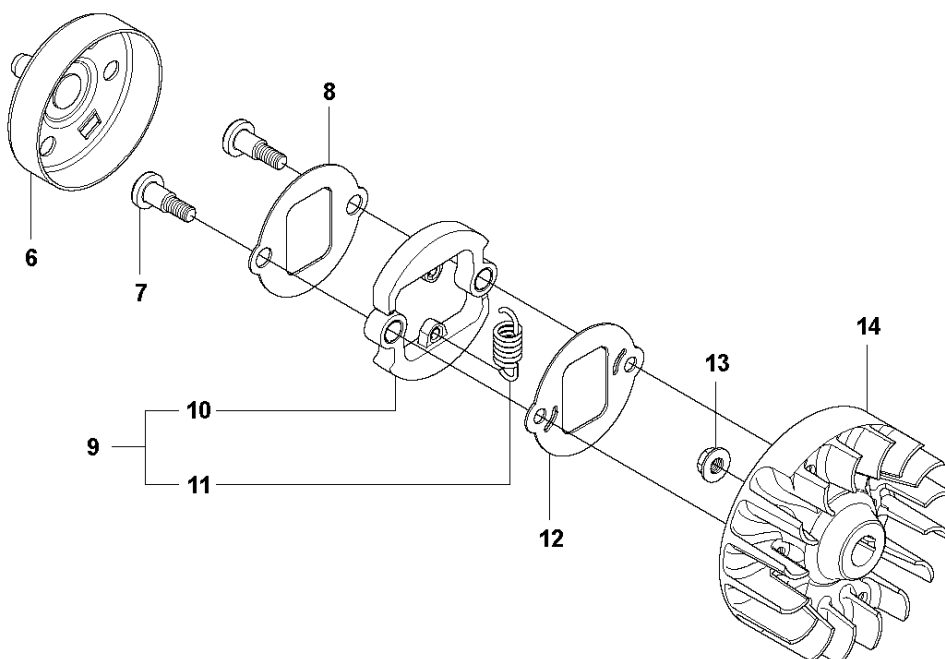

M 327LS, LX, LDX, RX, RDX, RJX, 323RII
IGNITION & CLUTCH

IGNITION SYSTEM & CLUTCH

327 LS, 2012-01

Ref	Part no.	Description	Remark	Qty	Kit
1	502 49 36-01	SHORT CIRCUIT CABLE		1	
2	537 43 43-01	SPARK PLUG CAP		1	
3	503 23 51-09	SPARK PLUG	Champion RCJ 6Y	1	
4	544 12 70-01	IGNITION MODULE		1	
5	503 21 66-18	SCREW IHCT		2	
6	537 23 75-01	CLUTCH DRUM ASSY		1	
7	503 84 29-02	SCREW		2	
8	537 04 67-02	WASHER		1	
9	537 03 22-01	CLUTCH ASSY		1	
10	503 84 28-01	CLUTCH SHOE		2	9
11	503 81 60-01	CLUTCH SPRING		1	9
12	537 04 68-02	WASHER		1	
13	731 71 16-51	HEXAGON NUT FLANGED		1	
14	537 24 96-02	FLYWHEEL		1	
15	501 48 56-01	CONTACT SPRING		1