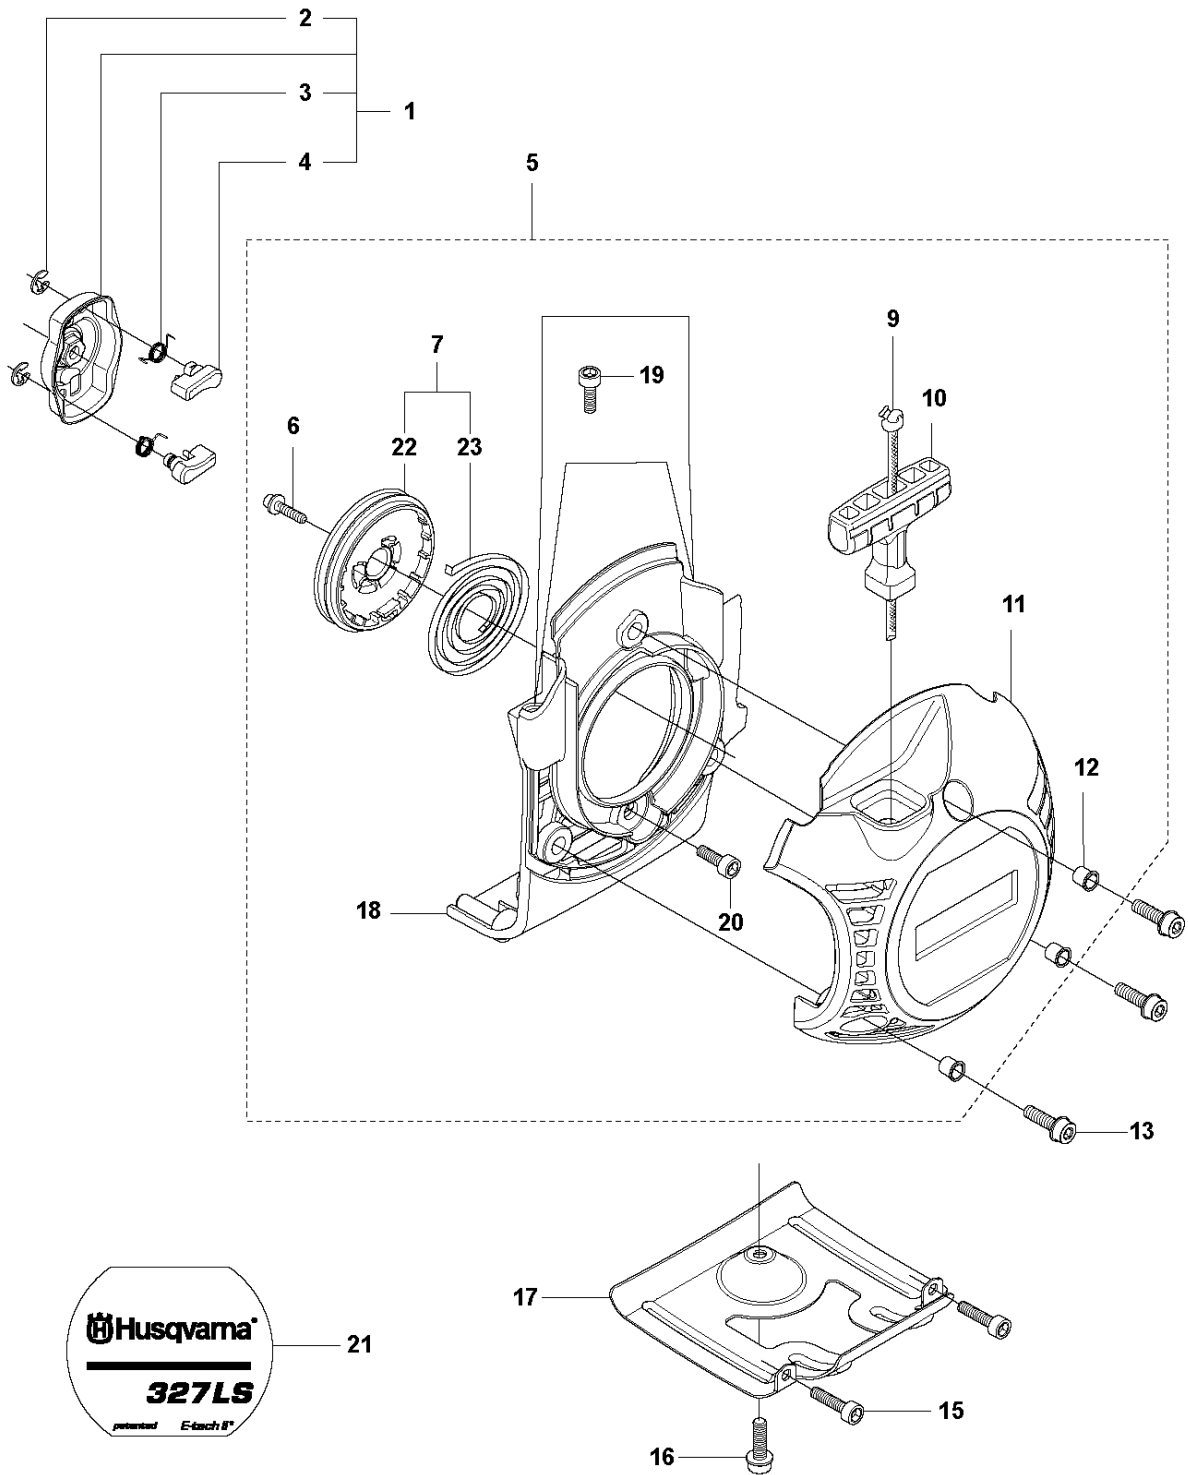

K6 327LS STARTER

STARTER

327 LS, 2012-01

Ref	Part no.	Description	Remark	Qty	Kit
1	503 87 33-05	STARTER PAWL BRIDGE		1	
2	735 31 08-20	E-CLIP		2	1
3	503 87 36-01	SPRING		1	1
4	503 87 35-02	STARTER PAWL		2	1
5	505 19 83-01	STARTER ASSY		1	
6	503 21 88-76	SCREW IHSCFT		1	5
7	537 33 23-03	STARTER PULLEY		1	5
8	537 37 93-02	SPACING SLEEVE		2	5
9	505 30 51-25	STARTER CORD		1	5
10	537 00 84-01	STARTER HANDLE		1	5
11	505 14 13-01	STARTER ASSY		1	5
12	537 37 93-02	SPACING SLEEVE		3	5
13	503 20 03-16	SCREW IHSCFM	M5x16	3	
15	503 21 66-18	SCREW IHSCFT		2	
16	503 20 14-12	SCREW IHSCFMO	M5x12	1	
17	537 03 41-01	PROTECTIVE PLATE		1	
18	505 14 16-01	BRACKET ASSY		1	5
19	574 47 70-03	SCREW IHSCFMO	Captive screws	2	5
20	503 21 53-16	SCREW ITXSCM		1	5
21	537 32 24-10	LABEL		1	
22	537 32 50-03	STARTER PULLEY		1	5
23	503 85 99-01	RECOIL SPRING		1	5