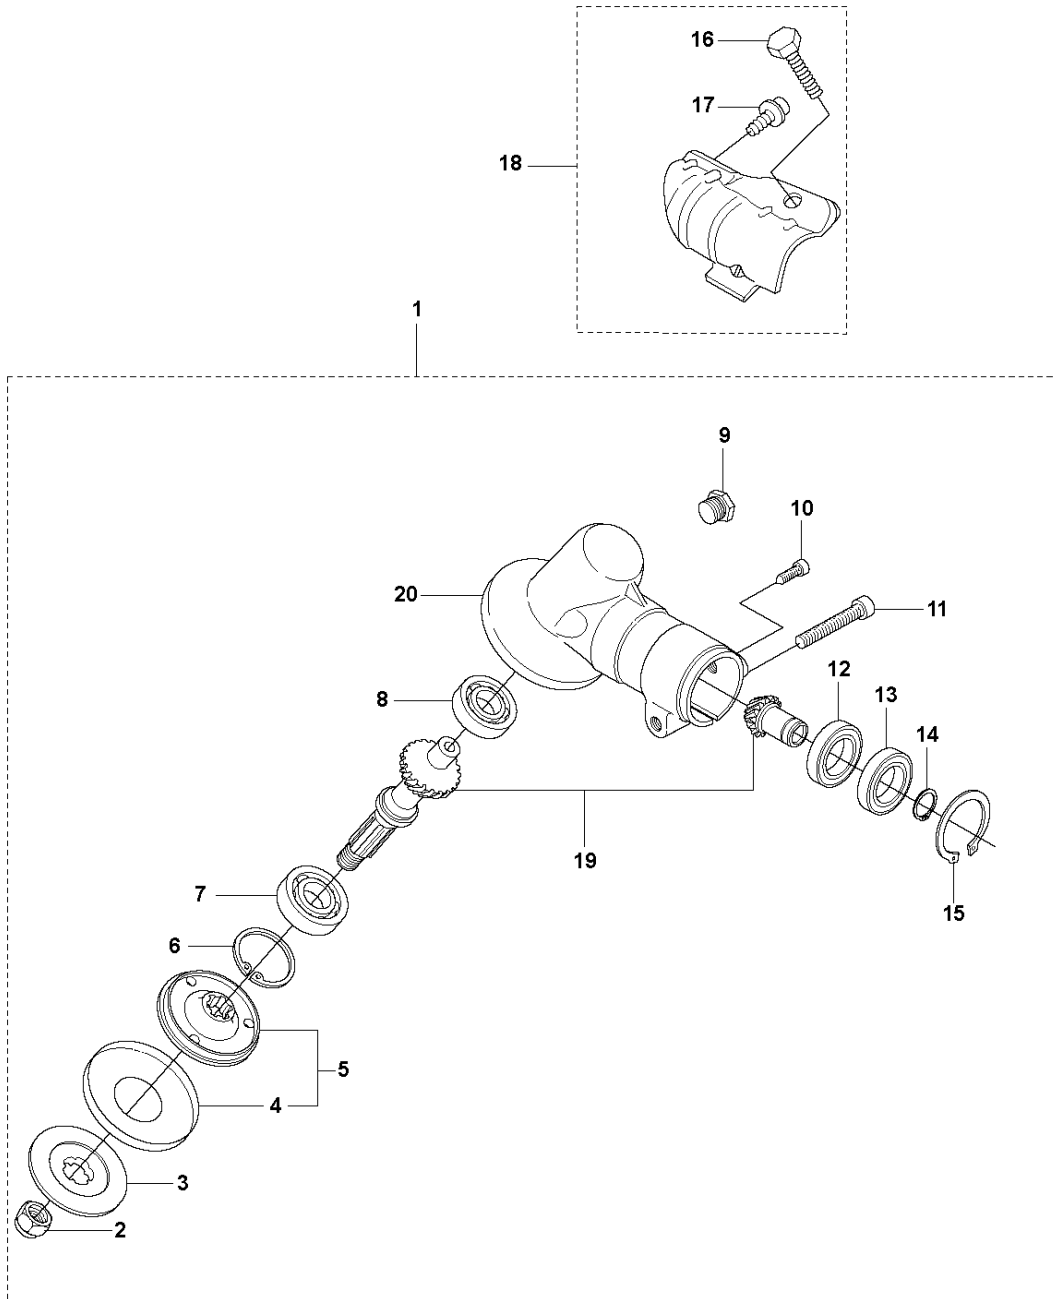

A 327LS, LX, LDX, RX, RDX, RJX, 323RII
BEVEL GEAR

BEVEL GEAR

327 LS, 2012-01

Ref	Part no.	Description	Remark	Qty	Kit
1	537 19 92-02	BEVEL GEAR ASSY		1	
2	503 85 63-01	NUT		1	1
3	537 28 56-01	SUPPORT FLANGE		1	1
4	537 29 26-01	CUP		1	1
5	537 23 49-01	DRIVER ASSY		1	1
6	735 31 28-10	CIRCLIP		1	1
7	503 25 24-01	BALL BEARING		1	1
8	738 21 98-00	BALL BEARING		1	1
9	503 20 15-01	SCREW IHHM		1	1
10	503 20 14-12	SCREW IHSCFMO		1	1
11	503 20 07-25	SCREW IHSCFM		1	1
12	738 21 99-00	BALL BEARING		1	1
13	738 21 99-02	BALL BEARING		1	1
14	735 31 11-00	CIRCLIP		1	1
15	735 31 25-10	CIRCLIP		1	1
16	725 23 70-51	SCREW		1	18
17	503 20 07-12	SCREW IHSCFM		1	18
18	574 30 69-01	CLAMP	Captive screws	1	
19	537 04 10-01	GEAR WHEEL KIT		1	
20	537 33 37-01	GEAR HOUSING		1