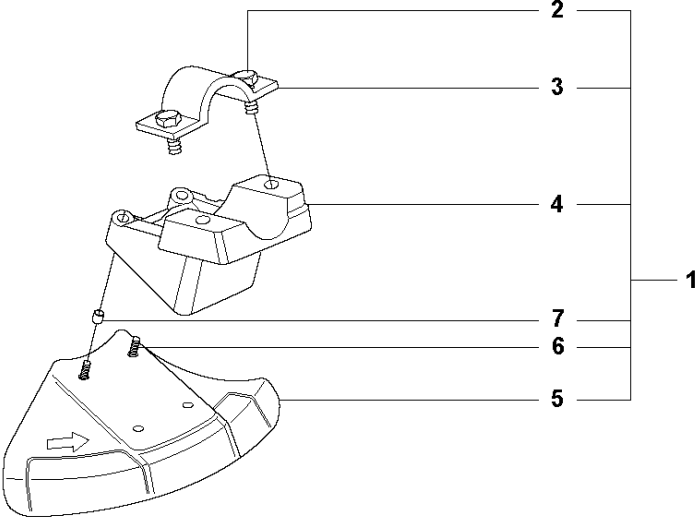

S 327LS, LX, LDX, RX, RDX, RJX, 323RII
ACCESSORIES

ACCESSORIES

327 LS, 2012-01

Ref	Part no.	Description	Remark	Qty	Kit
1	544 04 42-10	ACCESSORY BAG	Captive screws 323RII, 327Rx	1	
2	573 99 43-04	SCREW IHSCFMO	Captive screws	2	1
3	574 56 80-01	CLAMP	Captive screws	1	1
4	537 29 34-01	ADAPTER		1	1
5	574 56 49-02	BLADE GUARD	Captive screws	1	1
6	503 20 03-16	SCREW IHSCFM	Captive screws	4	1
7	574 03 95-01	LOCKING NUT	Captive screws	4	1
8	503 97 71-01	TRIMMER GUARD	327Lx, 327LDx	1	
9	503 21 07-16	SCREW IHSCFT		1	8
10	503 79 88-01	BLADE		1	8
11	503 93 42-02	COMBI GUARD	323RII, 327Rx	1	
12	503 21 07-16	SCREW IHSCFT		1	11
13	503 79 88-01	BLADE		1	11