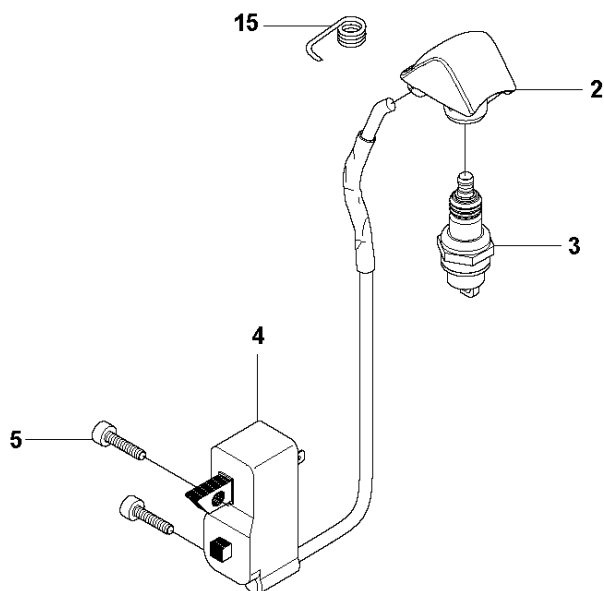

T Duo Balance
HARNESS

HARNES

327 LS, 2012-01

Ref	Part no.	Description	Remark	Qty	Kit
1	537 27 57-01	HARNES		1	
1	537 27 57-03	HARNES	US	1	1
2	503 99 61-01	BAND		3	1
3	503 99 61-03	BAND		1	1
4	537 11 35-01	RETAINER		1	1
5	537 28 84-01	FRONT PIECE		1	1
6	537 28 83-01	FRONT PIECE		1	1
7	537 27 59-01	HIP PAD		1	1
8	502 02 28-01	HOOK		1	1
9	502 02 30-02	LOCK		1	1,8
10	502 02 38-01	SPRING		1	1,8
11	502 02 29-02	HOOK		1	1,8
12	735 31 09-20	E-CLIP		1	1,8
13	537 17 54-01	HIP PAD		3	1

M 327LS, LX, LDX, RX, RDX, RJX, 323RII
IGNITION & CLUTCH

IGNITION SYSTEM & CLUTCH

327 LS, 2012-01

Ref	Part no.	Description	Remark	Qty	Kit
1	502 49 36-01	SHORT CIRCUIT CABLE		1	
2	537 43 43-01	SPARK PLUG CAP		1	
3	503 23 51-09	SPARK PLUG	Champion RCJ 6Y	1	
4	544 12 70-01	IGNITION MODULE		1	
5	503 21 66-18	SCREW IHCT		2	
6	537 23 75-01	CLUTCH DRUM ASSY		1	
7	503 84 29-02	SCREW		2	
8	537 04 67-02	WASHER		1	
9	537 03 22-01	CLUTCH ASSY		1	
10	503 84 28-01	CLUTCH SHOE		2	9
11	503 81 60-01	CLUTCH SPRING		1	9
12	537 04 68-02	WASHER		1	
13	731 71 16-51	HEXAGON NUT FLANGED		1	
14	537 24 96-02	FLYWHEEL		1	
15	501 48 56-01	CONTACT SPRING		1	