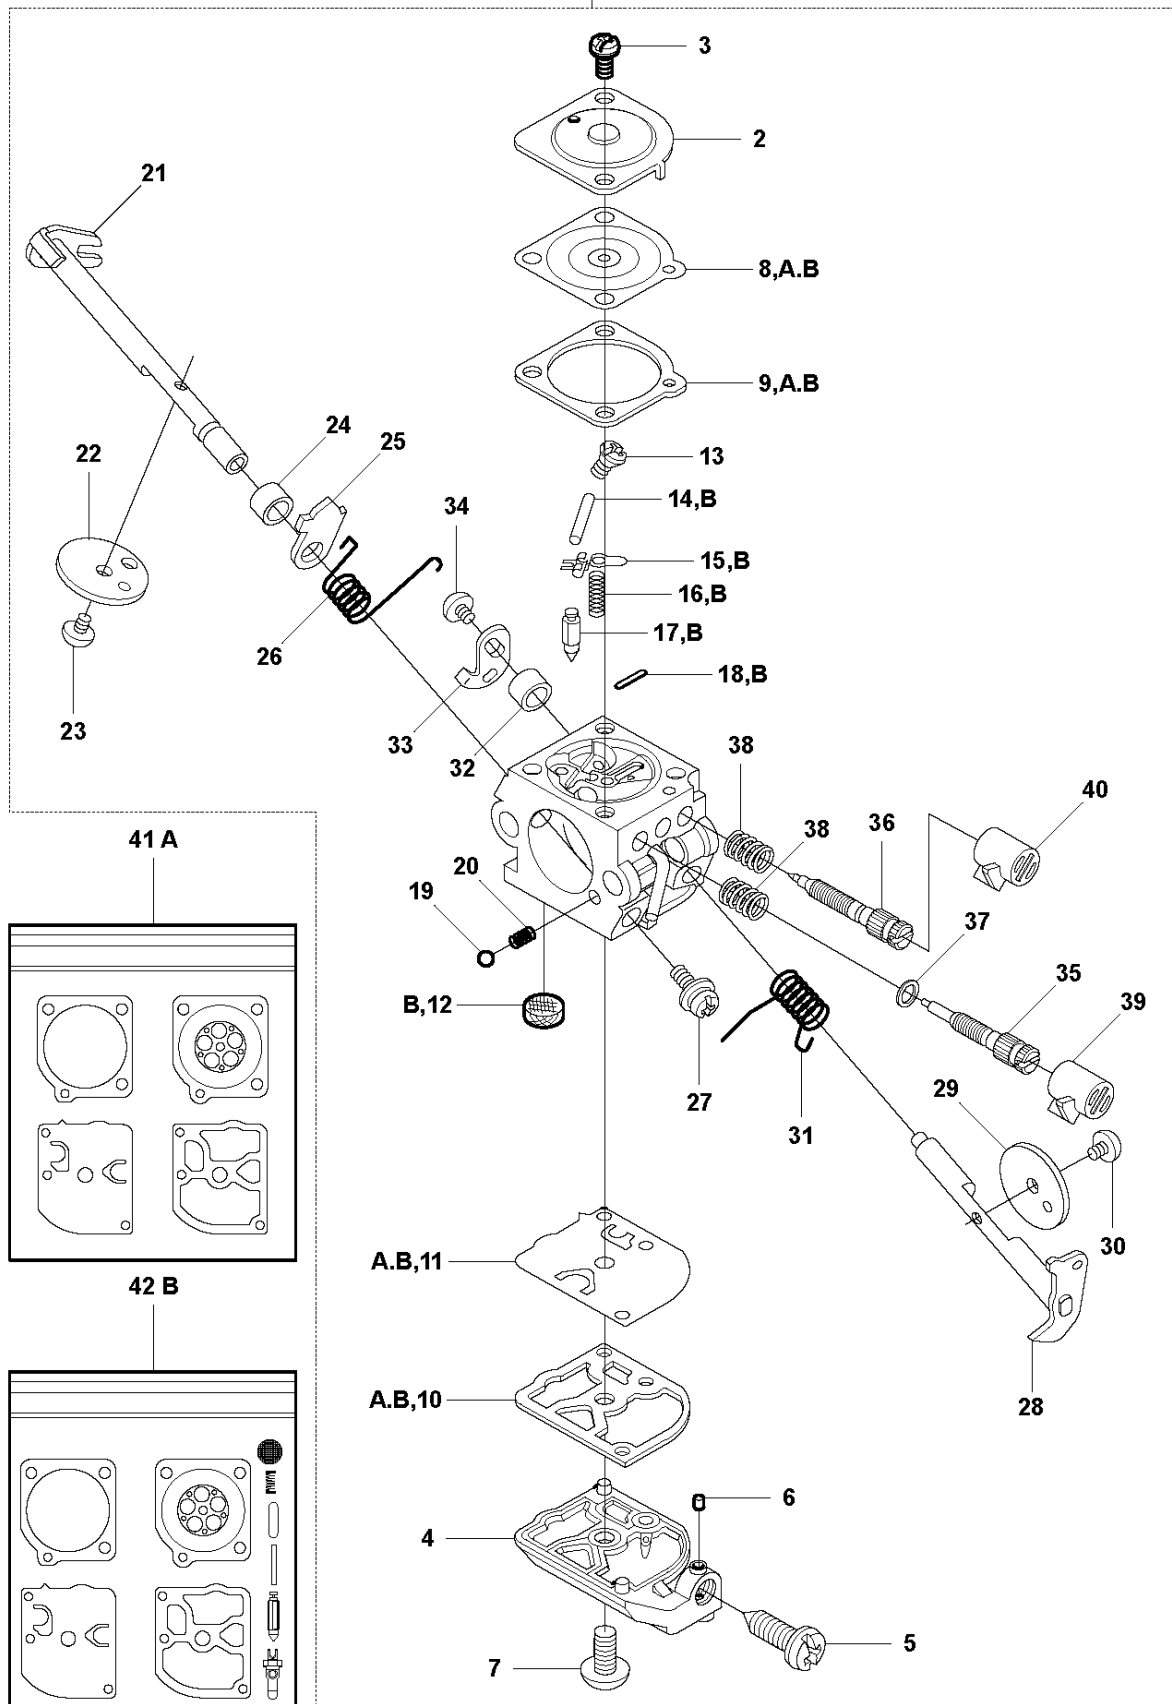

R 327LS, LX, LDX, RX, RDX, RJX, 323RII
CARBURETOR (not for US)

Zama C1Q-EL24

Ref	Part no.	Description	Remark	Qty	Kit
1	503 28 34-01	CARBURETTOR	Zama C1Q-EL24	1	
2	503 97 43-01	COVER		1	1
3	503 48 05-01	SCREW		2	1
4	537 02 02-01	COVER		1	1
5	537 02 07-01	SCREW		1	1
6	503 48 11-01	PIECE		1	1
7	503 47 96-01	SCREW		1	1
8	537 04 89-01	DIAPHRAGM		1	1,A,B
9	537 02 04-01	GASKET		1	1,A,B
10	537 02 01-01	GASKET PUMP		1	1,A,B
11	537 02 00-01	DIAPHRAGM PUMP		1	1,A,B
12	503 53 57-01	STRAINER		1	1,B
13	503 48 01-01	SCREW		1	1
14	503 48 00-01	PIN RETAINING SCREW		1	1,B
15	503 66 59-01	LEVER		1	1,B
16	537 02 03-01	SPRING		1	1,B
17	503 47 97-01	VALVE		1	1,B
18	537 02 08-01	PLUG		1	1,B
19	537 01 25-01	BALL		1	1
20	537 01 26-01	SPRING		1	1
21	537 02 09-01	SHAFT ASSY		1	1
22	537 37 03-01	VALVE		1	1
23	503 48 18-01	SCREW		1	1
24	503 48 19-01	COLLAR		1	1
25	537 04 90-01	LEVER		1	1
26	537 02 10-01	SPRING		1	1
27	503 75 53-01	SCREW		1	1
28	537 01 96-01	SHAFT ASSY		1	1
29	537 01 99-01	VALVE		1	1
30	503 47 92-01	SCREW		1	1
31	537 01 97-01	SPRING		1	1
32	503 47 89-01	COLLAR		1	1
33	537 01 98-01	LEVER		1	1
34	503 47 90-01	SCREW		1	1
35	537 02 06-01	SCREW		1	1
36	537 12 78-01	SCREW		1	1
37	503 97 40-01	WASHER		1	1
38	503 48 08-01	SPRING		1	1
39	537 02 16-01	LIMITER CAP		1	1
40	537 02 16-01	LIMITER CAP		1	1
41,A	531 00 45-52	GASKET KIT		1	
42,B	531 00 45-53	SET		1