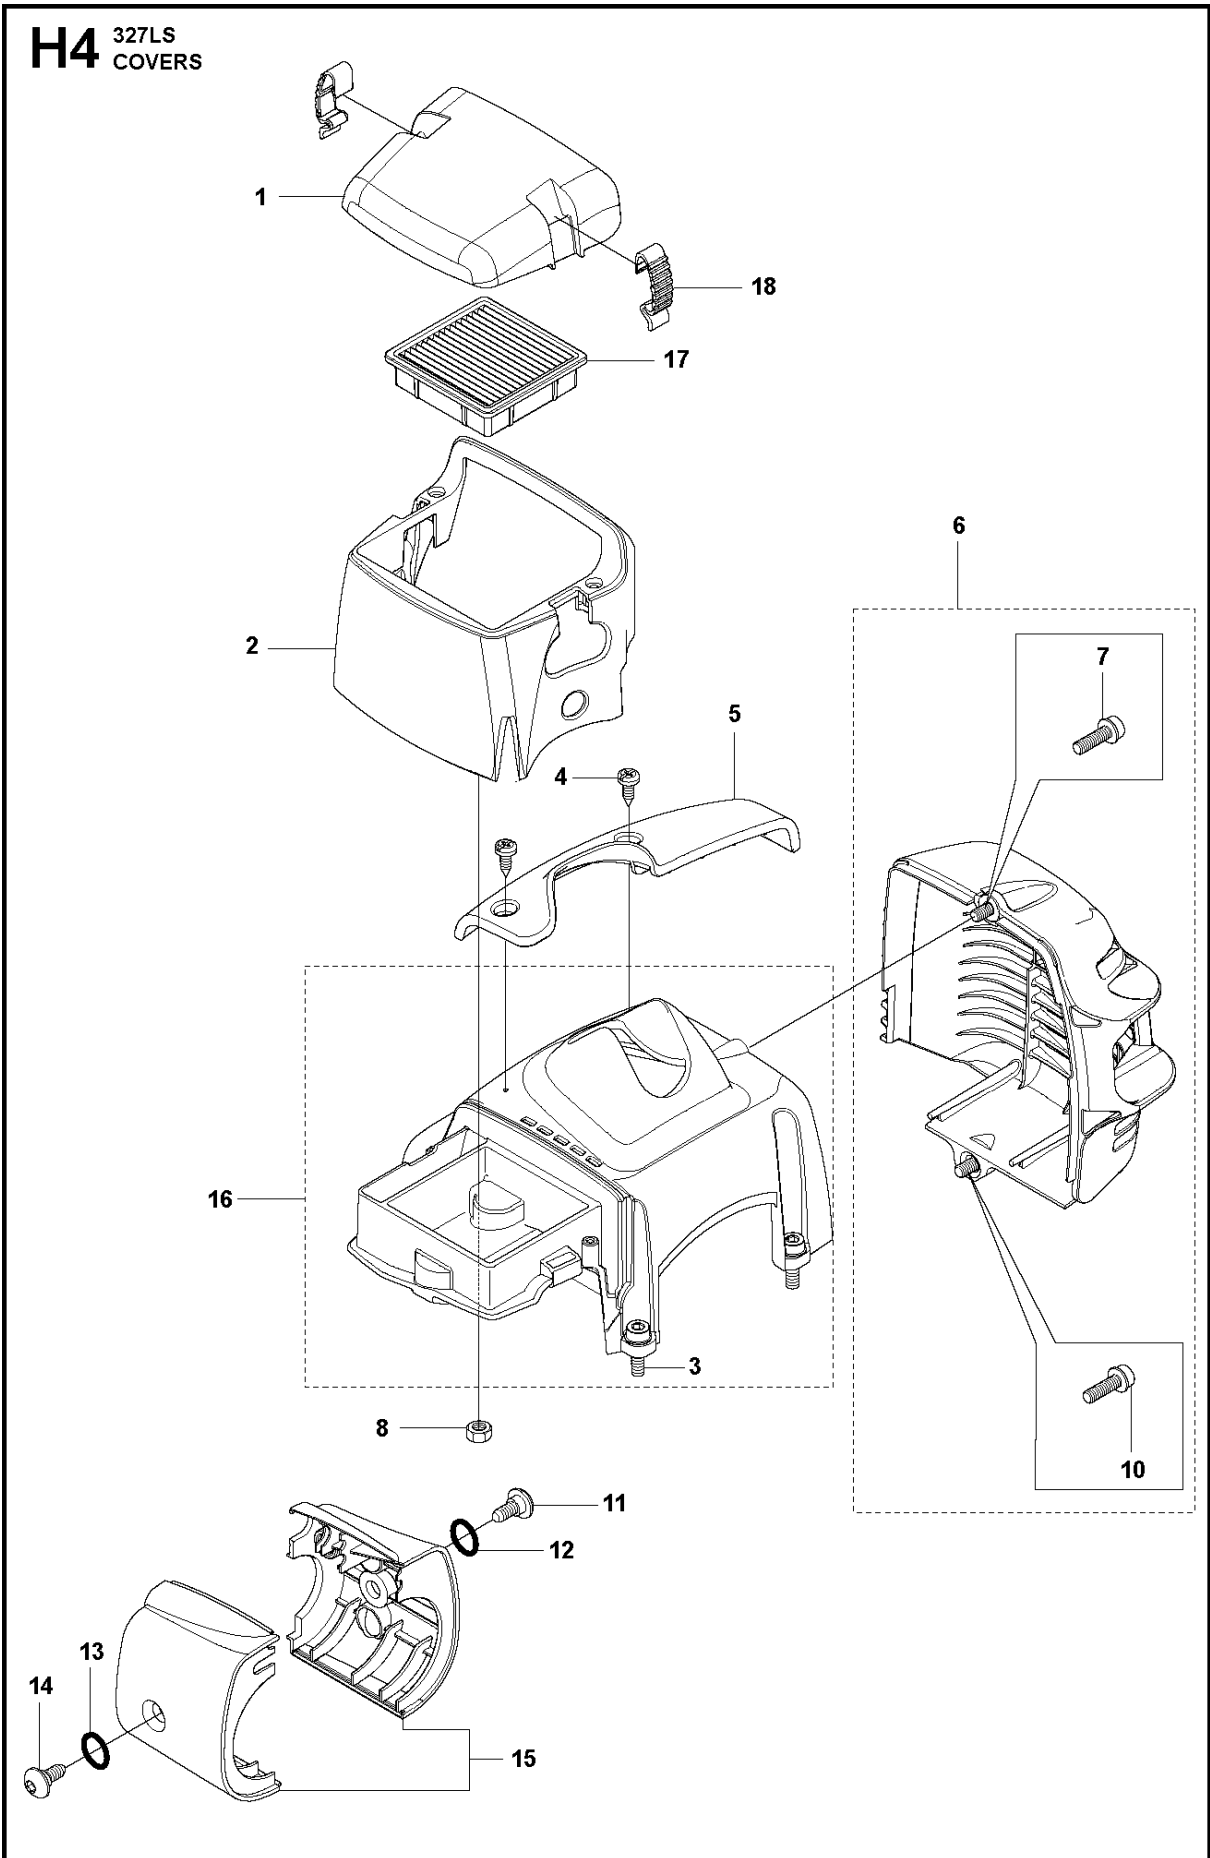

CARBURETOR & AIR FILTER

327 LS, 2012-01

Ref	Part no.	Description	Remark	Qty	Kit
1	505 14 20-01	FILTER COVER		1	
2	505 14 22-01	COVER		1	
3	574 47 70-03	SCREW IHSCFMO		4	
4	503 21 35-12	SCREW CCRPANT		2	
5	502 48 16-01	ARM PROTECTION		1	
6	544 84 81-02	HEAT PROTECTOR		1	
7	574 18 15-01	SCREW IHSCFTO		1	
8	503 22 24-01	LOCKING NUT		1	
10	574 47 70-03	SCREW IHSCFMO		1	
11	503 96 13-01	SCREW		1	
12	740 42 06-00	O-RING		1	
13	740 42 06-00	O-RING		2	
14	503 96 13-01	SCREW		1	
15	502 48 15-01	COVER		1	
16	505 14 18-02	CYLINDER COVER ASSY		1	
17	505 27 10-01	FILTER		1	
18	537 38 72-01	SNAP		2	

R 327LS, LX, LDX, RX, RDX, RJX, 323RII
CARBURETOR (not for US)

Zama C1Q-EL24

Ref	Part no.	Description	Remark	Qty	Kit
1	503 28 34-01	CARBURETTOR	Zama C1Q-EL24	1	
2	503 97 43-01	COVER		1	1
3	503 48 05-01	SCREW		2	1
4	537 02 02-01	COVER		1	1
5	537 02 07-01	SCREW		1	1
6	503 48 11-01	PIECE		1	1
7	503 47 96-01	SCREW		1	1
8	537 04 89-01	DIAPHRAGM		1	1,A,B
9	537 02 04-01	GASKET		1	1,A,B
10	537 02 01-01	GASKET PUMP		1	1,A,B
11	537 02 00-01	DIAPHRAGM PUMP		1	1,A,B
12	503 53 57-01	STRAINER		1	1,B
13	503 48 01-01	SCREW		1	1
14	503 48 00-01	PIN RETAINING SCREW		1	1,B
15	503 66 59-01	LEVER		1	1,B
16	537 02 03-01	SPRING		1	1,B
17	503 47 97-01	VALVE		1	1,B
18	537 02 08-01	PLUG		1	1,B
19	537 01 25-01	BALL		1	1
20	537 01 26-01	SPRING		1	1
21	537 02 09-01	SHAFT ASSY		1	1
22	537 37 03-01	VALVE		1	1
23	503 48 18-01	SCREW		1	1
24	503 48 19-01	COLLAR		1	1
25	537 04 90-01	LEVER		1	1
26	537 02 10-01	SPRING		1	1
27	503 75 53-01	SCREW		1	1
28	537 01 96-01	SHAFT ASSY		1	1
29	537 01 99-01	VALVE		1	1
30	503 47 92-01	SCREW		1	1
31	537 01 97-01	SPRING		1	1
32	503 47 89-01	COLLAR		1	1
33	537 01 98-01	LEVER		1	1
34	503 47 90-01	SCREW		1	1
35	537 02 06-01	SCREW		1	1
36	537 12 78-01	SCREW		1	1
37	503 97 40-01	WASHER		1	1
38	503 48 08-01	SPRING		1	1
39	537 02 16-01	LIMITER CAP		1	1
40	537 02 16-01	LIMITER CAP		1	1
41,A	531 00 45-52	GASKET KIT		1	
42,B	531 00 45-53	SET		1	