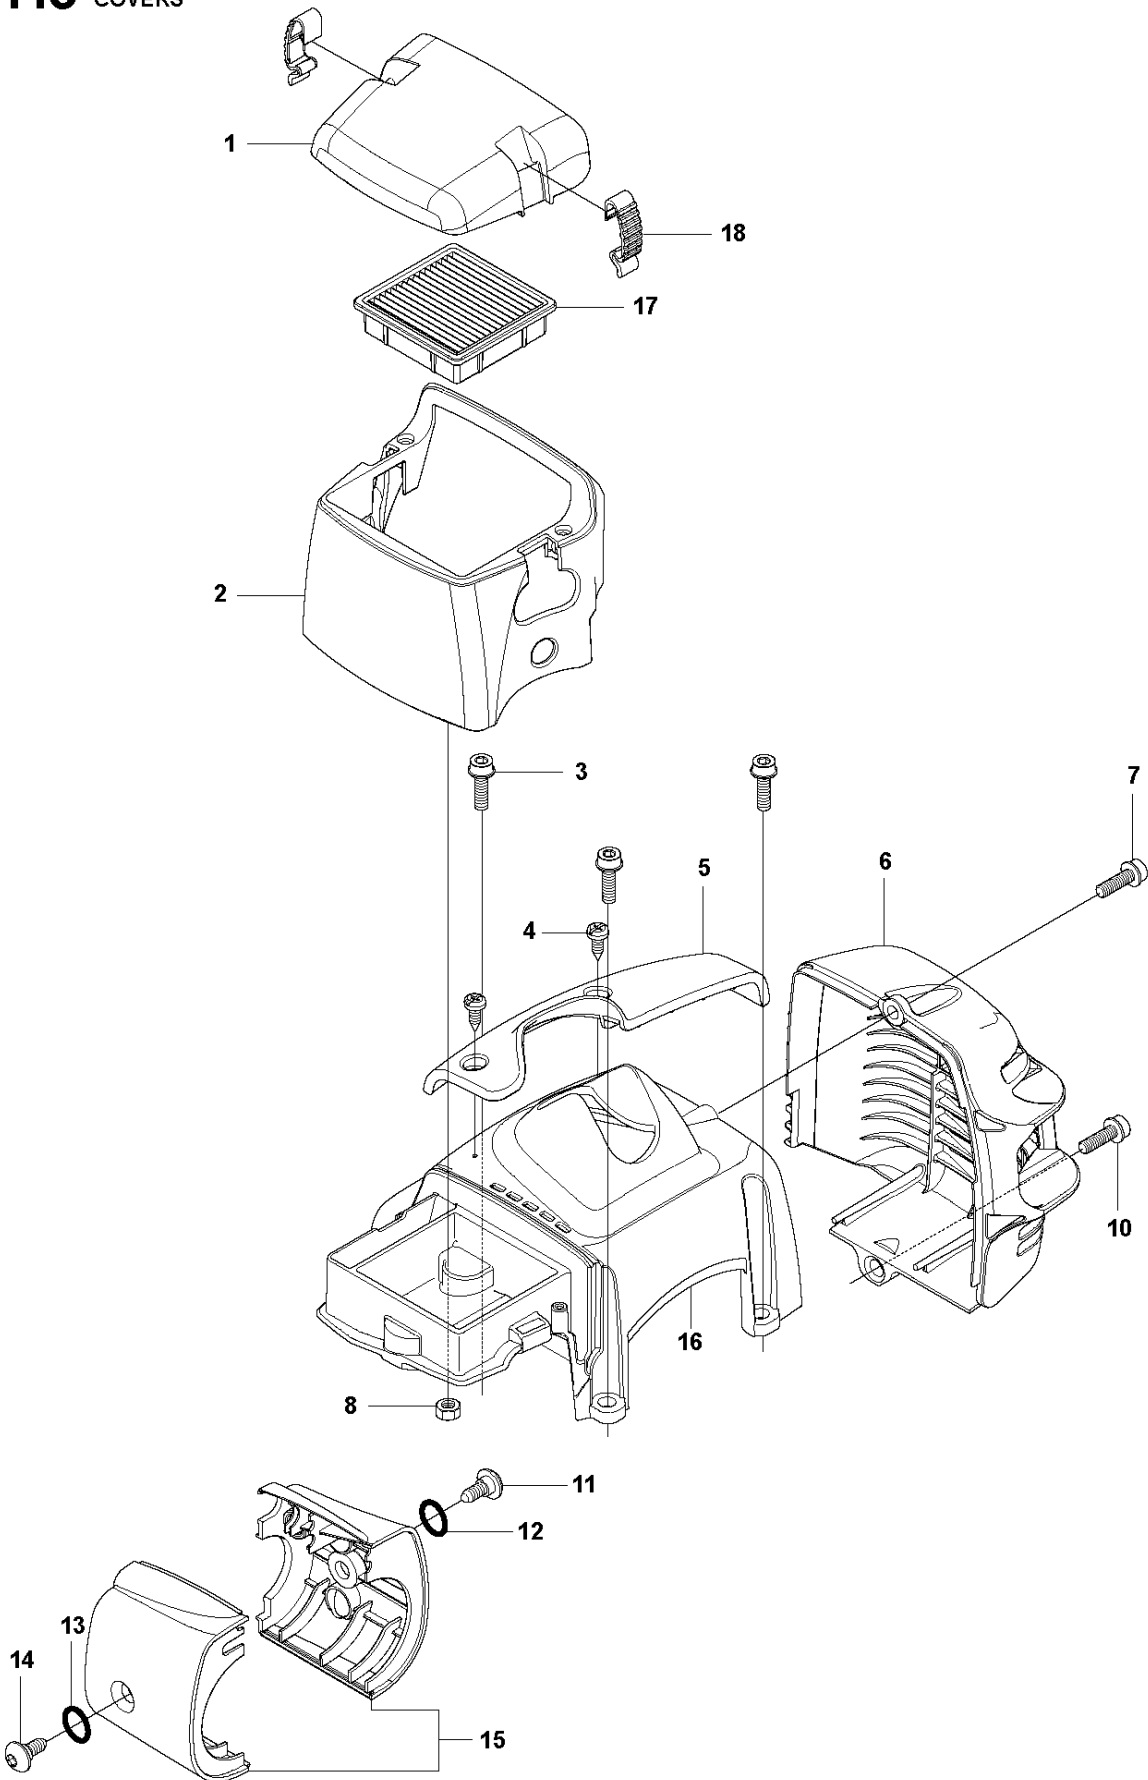

H3 327LS
COVERS

COVER

327 LS, 2012-01

Ref	Part no.	Description	Remark	Qty	Kit
1	505 14 20-01	FILTER COVER		1	
2	505 14 22-01	COVER		1	
3	503 20 03-16	SCREW IHSCFM	M5x16	4	
4	503 21 35-12	SCREW CCRPANT		2	
5	502 48 16-01	ARM PROTECTION		1	
6	544 84 81-01	HEAT PROTECTOR		1	
7	503 21 68-20	SCREW IHSCFT		1	
8	503 22 24-01	LOCKING NUT		1	
10	503 20 03-16	SCREW IHSCFM		1	
11	503 96 13-01	SCREW		1	
12	740 42 06-00	O-RING		1	
13	740 42 06-00	O-RING		1	
14	503 96 13-01	SCREW		1	
15	502 48 15-01	COVER		1	
16	505 14 18-02	CYLINDER COVER ASSY		1	
17	505 27 10-01	FILTER		1	
18	537 38 72-01	SNAP		2