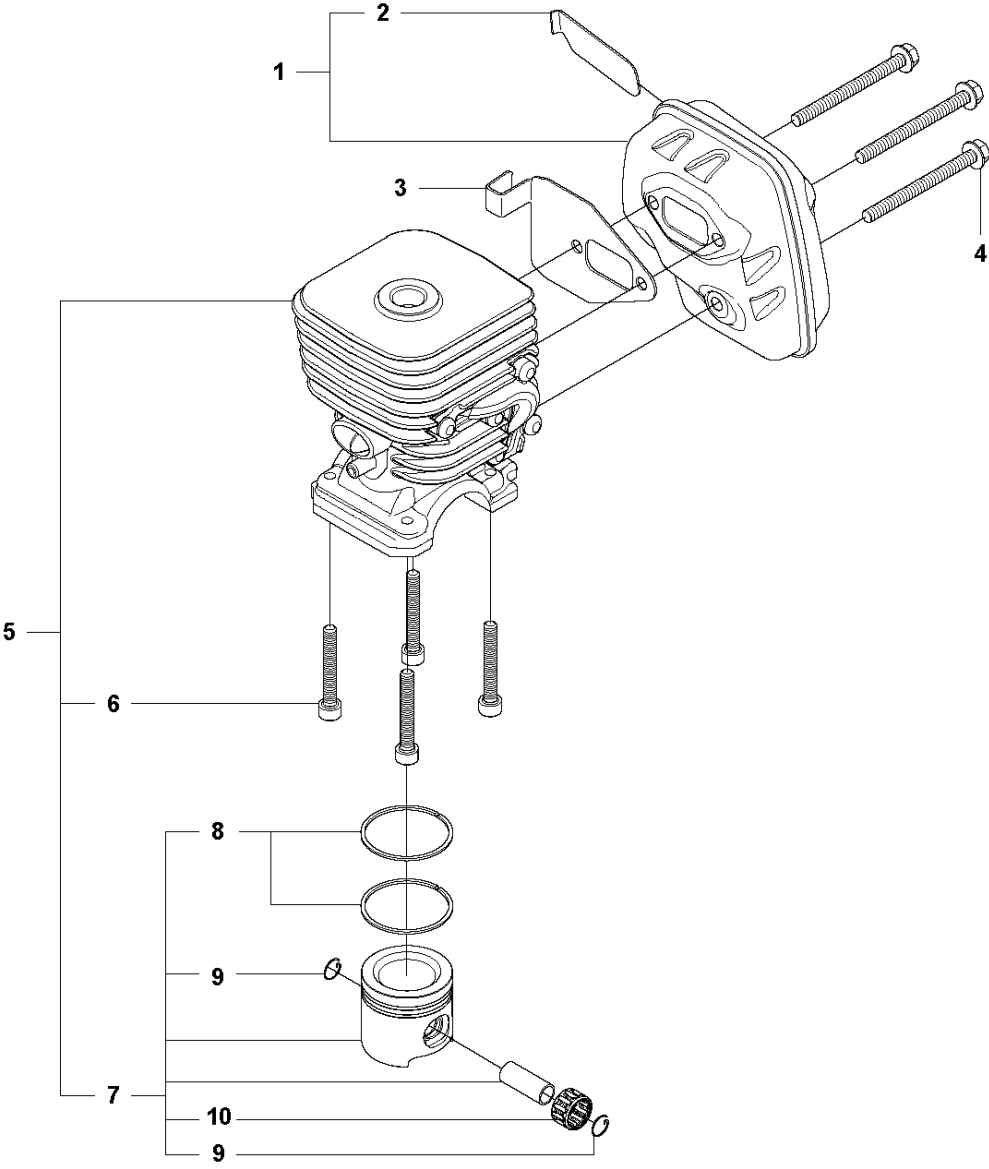

N 327LS, LX, LDX, RX, RDX, RJX, 323RII
CYLINDER PISTON & MUFFLER

CYLINDER, PISTON & MUFFLER

327 LS, 2012-01

Ref	Part no.	Description	Remark	Qty	Kit
1	537 22 17-04	MUFFLER ASSY	Cat.	1	
2	537 22 18-01	SPARK ARRESTOR SCREEN		1	1
3	537 01 41-01	GASKET		1	
4	502 07 81-01	SCREW EHHFM		3	
5	537 08 51-03	CYLINDER	Ø=34mm	1	
6	503 20 07-35	SCREW IHSCFM		4	5
7	537 40 59-02	PISTON		1	5
8	537 40 62-01	PISTON RING		1	7
9	737 44 08-00	CIRCLIP		1	7
10	503 71 22-01	BEARING		1	7