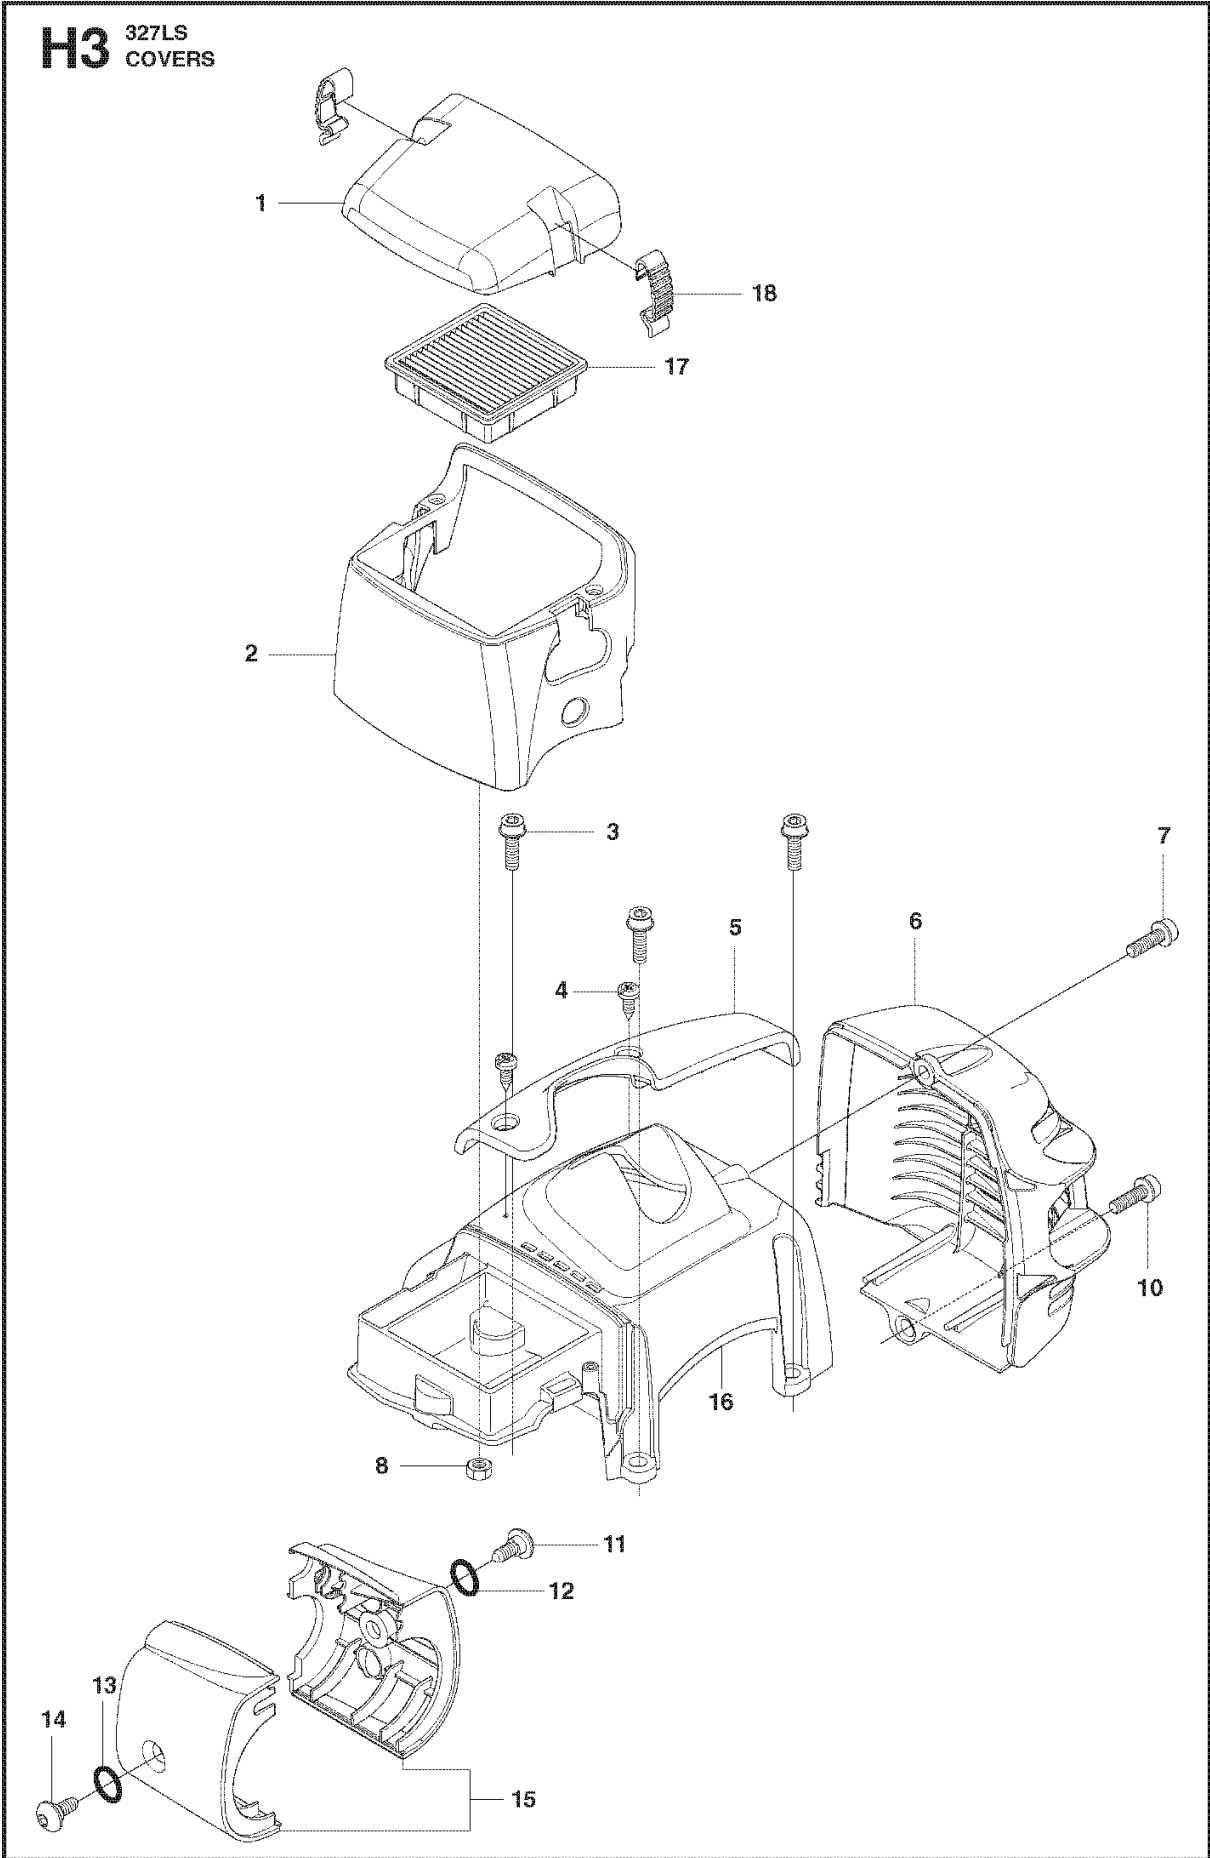

SPARE PARTS LIST

TRIMMERS/EDGERS

327 LS, 2012-01

S2 327LX, LDX, RX, RDX, RJX, 323R11, 327LS
ACCESSORIES

ACCESSORIES

327 LS, 2012-01

Ref	Part no.	Description	Remark	Qty	Kit
1	502 28 59-01	STOP		1	
2	502 11 46-02	SOCKET WRENCH		1	
3	501 60 02-03	SCREWDRIVER		1	
4	502 21 58-01	L-NYCKEL		1	
5	531 00 92-48	FILTER OIL		1	
6	501 69 17-01	COMBINATION WRENCH		1	
7	503 97 64-01	GREASE		1	
8	537 35 36-01	LOOP		1	
9	537 13 04-02	KNOB		1	
10	537 35 01-01	LOOP		1	
11	725 23 31-51	SCREW		1	
12	537 31 29-01	TRANSPORT GUARD	200-275 mm	1	
13	537 21 62-01	HARNESS		1	
13	537 21 62-02	HARNESS	USA	1	
14	537 21 63-01	HARNESS		1	
14	537 21 63-02	HARNESS	USA	1	
15	503 73 40-01	FRONT PIECE		1	14
16	503 73 41-02	FRONT PIECE		1	14
17	502 02 28-02	WELT HOOK		1	14

CARBURETOR

327 LS, 2012-01

Ref	Part no.	Description	Remark	Qty	Kit
1	576 01 98-01	CARBURETTOR	Hualong HQ-2, only option for US	1	
2	576 02 42-01	SCREW		2	1
4	576 02 36-01	COVER		1	1
5	576 02 24-01	DIAPHRAGM ASSY		1	1
6	576 02 30-01	SHAFT ASSY		1	1
7	576 02 41-01	SCREW		1	1
8	576 02 32-01	CHOKE		1	1
9	576 02 48-01	E-CLIP		1	1
10	576 02 31-01	LEVER		1	1
11	576 02 35-01	BUSHING		1	1
12	576 02 33-01	SPRING		1	1
14	576 02 01-01	VALVE		1	1
15	576 02 37-01	GASKET		1	1
16	576 02 03-01	PIN		1	1
17	576 02 04-01	LEVER		1	1
18	576 02 05-01	SPRING		1	1
19	576 02 06-01	PLUG		1	1
20	576 02 28-01	LEVER		1	1
21	576 02 29-01	BUSHING		1	1
22	576 02 07-01	MAIN NOZZLE		1	1
23	576 02 08-01	CHECK VALVE		1	1
24	576 02 43-01	SCREW		1	1
25	576 02 34-01	SPRING		1	1
26	576 02 47-01	BALL		1	1
27	576 02 23-01	BAR		1	1
28	576 02 10-01	NEEDLE		1	1
29	576 02 11-01	NEEDLE		1	1
30	576 02 15-01	SCREEN		1	1
31	576 02 27-01	SPRING		1	1
32	576 02 40-01	SCREW		1	1
33	576 02 26-01	THROTTLE		1	1
34	576 02 39-01	DIAPHRAGM PUMP		1	1
35	576 02 25-01	SHAFT ASSY		1	1
36	576 02 38-01	GASKET		1	1
37	576 02 20-01	COVER		1	1
38	576 02 22-01	SCREW		1	1
39	576 02 44-01	SCREW		1	1
40	581 74 35-01	GASKET KIT		1	1
41	581 74 37-01	REPAIR KIT		1	1