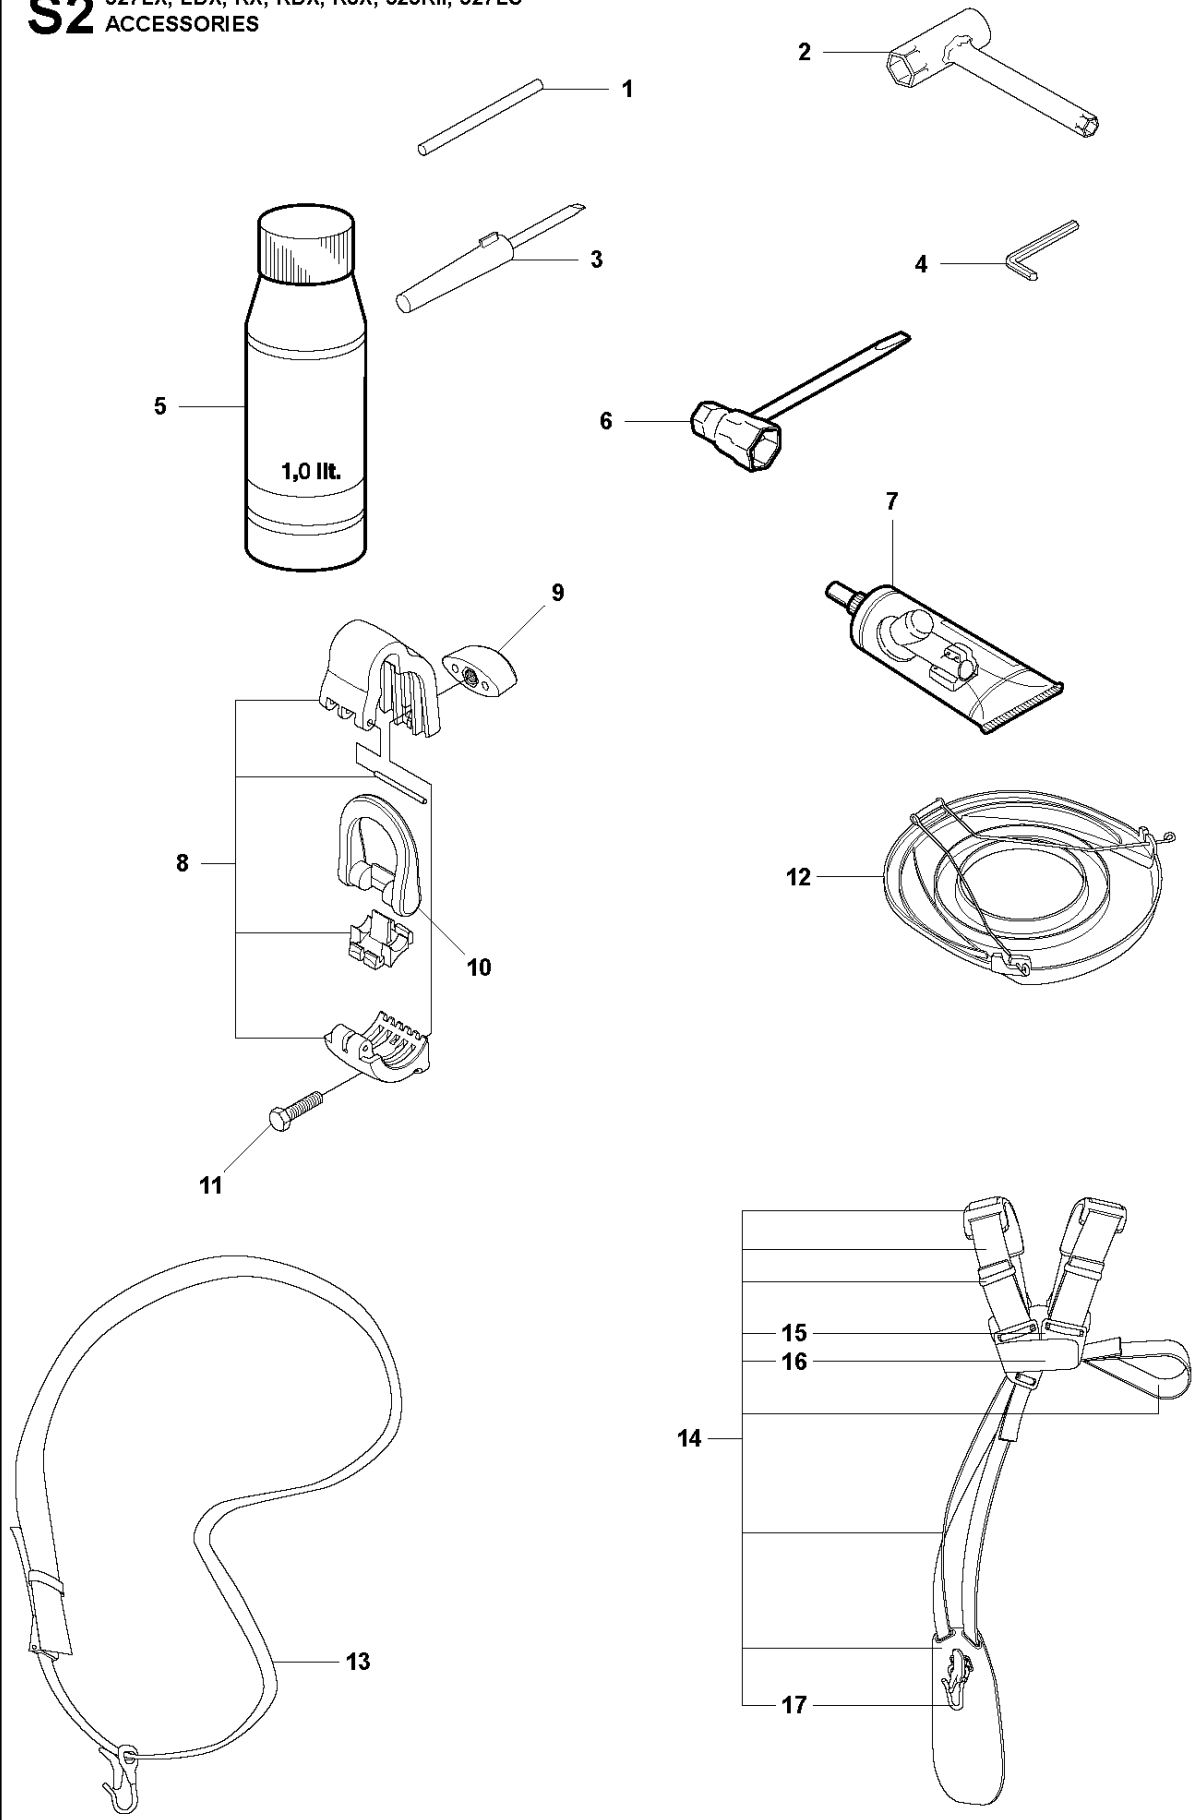

SPARE PARTS LIST

TRIMMERS/EDGERS

327 LS, 2012-01

S2 327LX, LDX, RX, RDX, RJX, 323R11, 327LS
ACCESSORIES

ACCESSORIES

327 LS, 2012-01

Ref	Part no.	Description	Remark	Qty	Kit
1	502 28 59-01	STOP		1	
2	502 11 46-02	SOCKET WRENCH		1	
3	501 60 02-03	SCREWDRIVER		1	
4	502 21 58-01	L-NYCKEL		1	
5	531 00 92-48	FILTER OIL		1	
6	501 69 17-01	COMBINATION WRENCH		1	
7	503 97 64-01	GREASE		1	
8	537 35 36-01	LOOP		1	
9	537 13 04-02	KNOB		1	
10	537 35 01-01	LOOP		1	
11	725 23 31-51	SCREW		1	
12	537 31 29-01	TRANSPORT GUARD	200-275 mm	1	
13	537 21 62-01	HARNESS		1	
13	537 21 62-02	HARNESS	USA	1	
14	537 21 63-01	HARNESS		1	
14	537 21 63-02	HARNESS	USA	1	
15	503 73 40-01	FRONT PIECE		1	14
16	503 73 41-02	FRONT PIECE		1	14
17	502 02 28-02	WELT HOOK		1	14