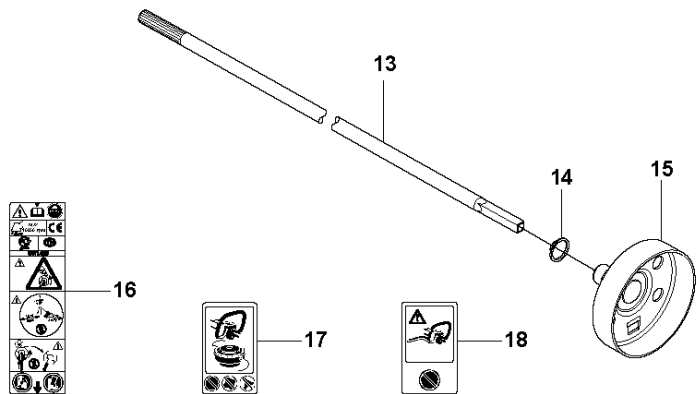

M 327LS, LX, LDX, RX, RDX, RJX, 323RII
IGNITION & CLUTCH

IGNITION SYSTEM & CLUTCH

327 LS, 2012-01

Ref	Part no.	Description	Remark	Qty	Kit
1	502 49 36-01	SHORT CIRCUIT CABLE		1	
2	537 43 43-01	SPARK PLUG CAP		1	
3	503 23 51-09	SPARK PLUG	Champion RCJ 6Y	1	
4	544 12 70-01	IGNITION MODULE		1	
5	503 21 66-18	SCREW IHCT		2	
6	537 23 75-01	CLUTCH DRUM ASSY		1	
7	503 84 29-02	SCREW		2	
8	537 04 67-02	WASHER		1	
9	537 03 22-01	CLUTCH ASSY		1	
10	503 84 28-01	CLUTCH SHOE		2	9
11	503 81 60-01	CLUTCH SPRING		1	9
12	537 04 68-02	WASHER		1	
13	731 71 16-51	HEXAGON NUT FLANGED		1	
14	537 24 96-02	FLYWHEEL		1	
15	501 48 56-01	CONTACT SPRING		1	

B 327LX, RJX
SHAFT & HANDLE

SHAFT & HANDLE

327 LS, 2012-01

Ref	Part no.	Description	Remark	Qty	Kit
1	503 99 78-01	HANDLE.J	RJx	1	
1	503 99 78-04	HANDLE	Captive screws	1	
2	503 88 88-01	TUBE	L=1483mm Ø=24mm	1	
2	540 05 38-01	TUBE DRIVESHAFT ASSY	RJx L=1483mm Ø=24mm France	1	
3	725 23 78-51	SCREW EHHM	L, LS. M6X40	1	
3	725 23 80-51	SCREW EHHM	Lx, RJxM6X50	1	
4	503 87 90-01	KNOB	Lx	1	
5	503 23 00-61	WASHER	L, LS	1	
6	503 87 19-03	HANDLE		1	
6	503 87 19-08	HANDLE	Captive screws	1	
7	503 94 03-01	DISTANCE.HANDLE		1	
8	503 20 07-16	SCREW IHSCFM	RJx	1	
9	503 94 10-01	HOOK	RJx	1	
10	731 23 14-01	HEXAGON NUT	RJx	1	
11	503 21 68-16	SCREW IHSCFT	RJx	3	
11	574 18 15-01	SCREW IHSCFTO	Captive screws	3	
12	502 19 71-01	SQUARE NUT		1	
13	537 23 48-01	DRIVE SHAFT	L=1525mm Ø=7mm	1	
14	735 31 12-00	CIRCLIP		1	
15	537 23 75-01	CLUTCH DRUM ASSY		1	
16	537 29 48-01	LABEL		1	
17	503 79 56-01	LABEL		1	
18	537 10 10-01	LABEL	RJx	1	
19	537 08 55-01	HANDLE	France	1	