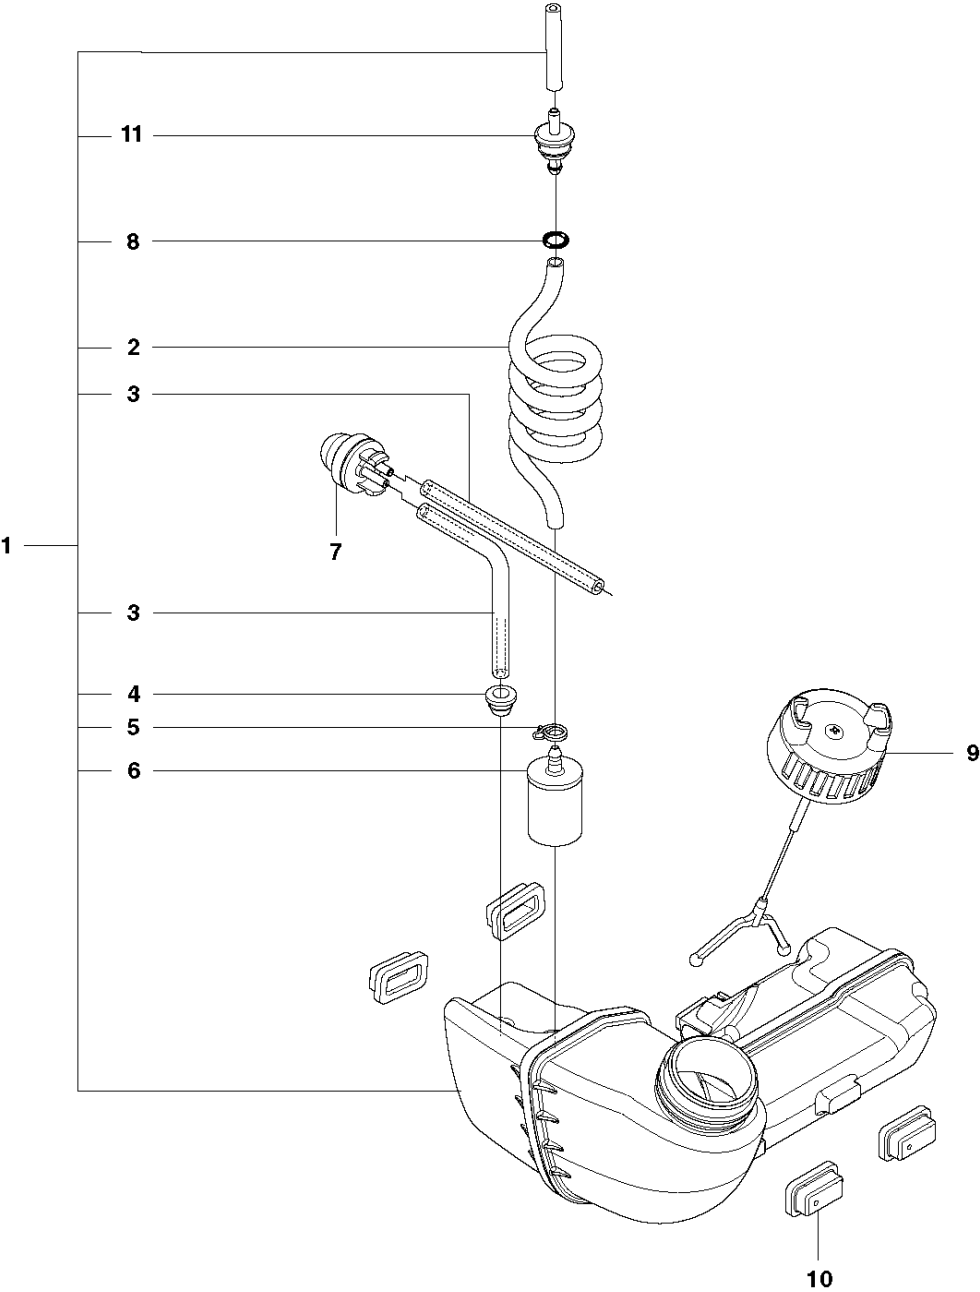

L 327LS, LX, LDX, RX, RDX, RJX, 323R11
FUEL TANK

FUEL TANK

327 LS, 2012-01

Ref	Part no.	Description	Remark	Qty	Kit
1	584 25 80-01	FUEL TANK ASSY		1	
2	581 75 62-01	FUEL HOSE		1	1
3	537 04 24-01	FUEL HOSE		2	1
4	503 73 58-01	BUSHING		1	1
5	504 02 24-01	HOSE CLAMP		1	1
6	503 44 32-01	FILTER		1	1
7	503 93 66-01	PRIMER HOUSING		1	
8	537 18 49-01	O-RING		1	1
9	544 88 97-02	TANK CAP		1	
10	503 91 10-01	SUSPENSION		4	
11	578 29 56-01	HOSE NIPPLE		1	1