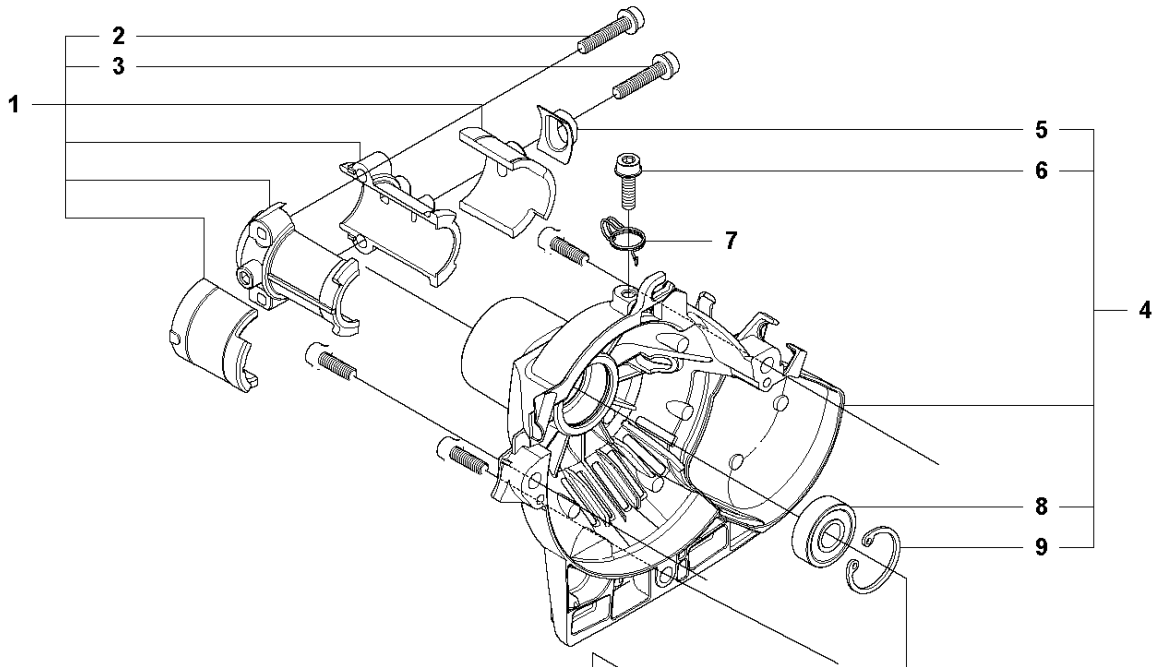

P 327LS, LX, LDX, RX, RDX, RJX, 323RII
CRANK CASE

CRANKCASE

327 LS, 2012-01

Ref	Part no.	Description	Remark	Qty	Kit
1	537 30 96-01	COMPRESSION SLEEVE		1	
2	503 21 68-25	SCREW IHSCFT		1	1
3	503 21 68-25	SCREW IHSCFT		1	1
4	537 04 12-09	CLUTCH COVER		1	
5	537 42 50-01	PROTECTIVE PLATE		1	4
6	503 20 03-16	SCREW IHSCFM	M5x16	1	4
7	537 07 36-01	SPRING		1	
8	503 25 05-01	BALL BEARING		1	4
9	537 33 67-01	CIRCLIP		1	4
10	537 08 52-02	CRANKCASE		1	
11	503 20 03-16	SCREW IHSCFM		1	10
12	537 06 69-01	GASKET CRANKCASE		1	10
13	537 08 85-01	GASKET		1	10
14	537 06 68-01	INSERT CRANKCASE		1	10
15	503 20 03-16	SCREW IHSCFM		1	10
16	503 20 03-16	SCREW IHSCFM		1	10
17	503 21 66-18	SCREW IHSCFT		1	10
18	503 20 03-16	SCREW IHSCFM		1	10
19	503 21 66-18	SCREW IHSCFT		1	10
20	503 20 03-16	SCREW IHSCFM		1	10
21	503 21 77-16	SCREW IHSCFT		1	10
22	503 20 14-12	SCREW IHSCFMO	M5x12	1	10
23	503 20 03-16	SCREW IHSCFM		1	10