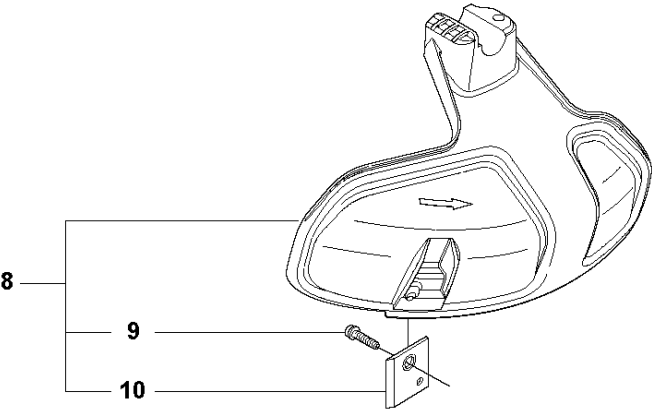

S 327LS, LX, LDX, RX, RDX, RJX, 323RII
ACCESSORIES

ACCESSORIES

327 LS, 2012-01

Ref	Part no.	Description	Remark	Qty	Kit
1	544 04 42-10	ACCESSORY BAG	Captive screws 323RII, 327Rx	1	
2	573 99 43-04	SCREW IHSCFMO	Captive screws	2	1
3	574 56 80-01	CLAMP	Captive screws	1	1
4	537 29 34-01	ADAPTER		1	1
5	574 56 49-02	BLADE GUARD	Captive screws	1	1
6	503 20 03-16	SCREW IHSCFM	Captive screws	4	1
7	574 03 95-01	LOCKING NUT	Captive screws	4	1
8	503 97 71-01	TRIMMER GUARD	327Lx, 327LDx	1	
9	503 21 07-16	SCREW IHSCFT		1	8
10	503 79 88-01	BLADE		1	8
11	503 93 42-02	COMBI GUARD	323RII, 327Rx	1	
12	503 21 07-16	SCREW IHSCFT		1	11
13	503 79 88-01	BLADE		1	11