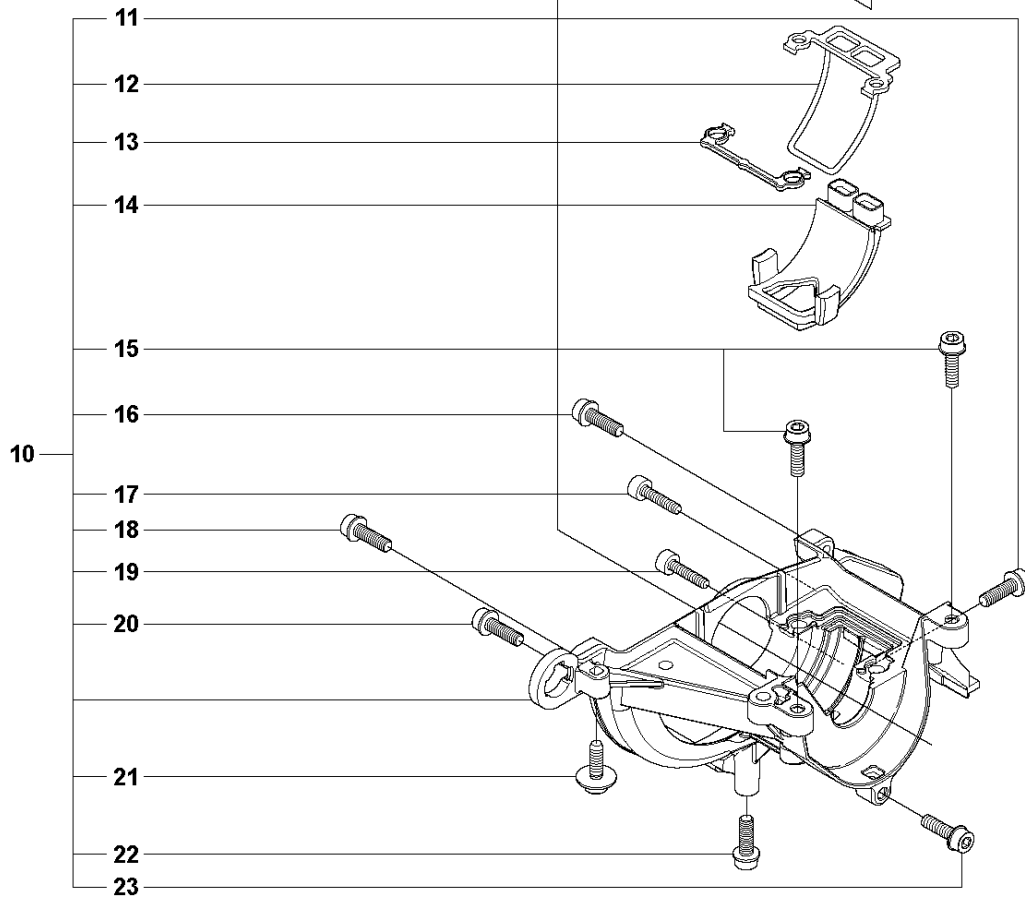

P 327LS, LX, LDX, RX, RDX, RJX, 323RII
CRANK CASE

CRANKCASE

327 LS, 2012-01

Ref	Part no.	Description	Remark	Qty	Kit
1	537 30 96-01	COMPRESSION SLEEVE		1	
2	503 21 68-25	SCREW IHSCFT		1	1
3	503 21 68-25	SCREW IHSCFT		1	1
4	537 04 12-09	CLUTCH COVER		1	
5	537 42 50-01	PROTECTIVE PLATE		1	4
6	503 20 03-16	SCREW IHSCFM	M5x16	1	4
7	537 07 36-01	SPRING		1	
8	503 25 05-01	BALL BEARING		1	4
9	537 33 67-01	CIRCLIP		1	4
10	537 08 52-02	CRANKCASE		1	
11	503 20 03-16	SCREW IHSCFM		1	10
12	537 06 69-01	GASKET CRANKCASE		1	10
13	537 08 85-01	GASKET		1	10
14	537 06 68-01	INSERT CRANKCASE		1	10
15	503 20 03-16	SCREW IHSCFM		1	10
16	503 20 03-16	SCREW IHSCFM		1	10
17	503 21 66-18	SCREW IHSCFT		1	10
18	503 20 03-16	SCREW IHSCFM		1	10
19	503 21 66-18	SCREW IHSCFT		1	10
20	503 20 03-16	SCREW IHSCFM		1	10
21	503 21 77-16	SCREW IHSCFT		1	10
22	503 20 14-12	SCREW IHSCFMO	M5x12	1	10
23	503 20 03-16	SCREW IHSCFM		1	10