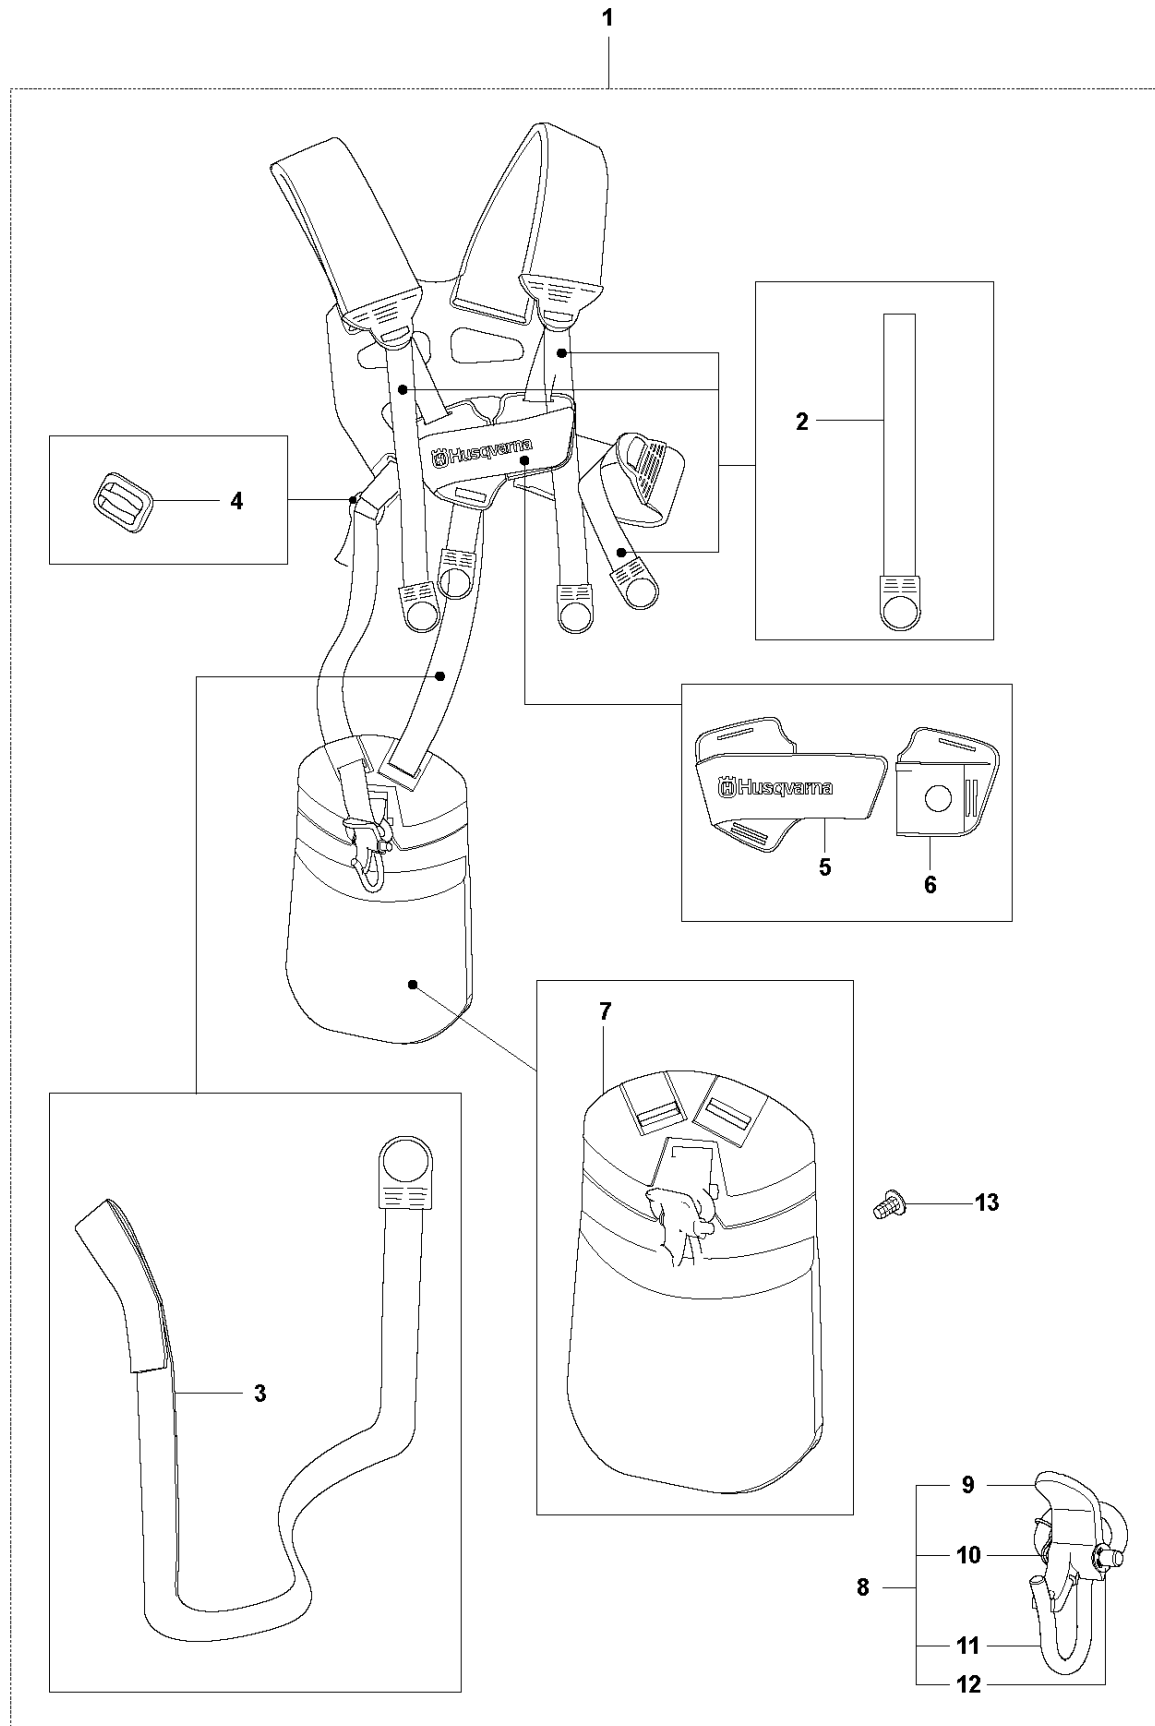

T Duo Balance
HARNESS

HARNES

327 LS, 2012-01

Ref	Part no.	Description	Remark	Qty	Kit
1	537 27 57-01	HARNES		1	
1	537 27 57-03	HARNES	US	1	1
2	503 99 61-01	BAND		3	1
3	503 99 61-03	BAND		1	1
4	537 11 35-01	RETAINER		1	1
5	537 28 84-01	FRONT PIECE		1	1
6	537 28 83-01	FRONT PIECE		1	1
7	537 27 59-01	HIP PAD		1	1
8	502 02 28-01	HOOK		1	1
9	502 02 30-02	LOCK		1	1,8
10	502 02 38-01	SPRING		1	1,8
11	502 02 29-02	HOOK		1	1,8
12	735 31 09-20	E-CLIP		1	1,8
13	537 17 54-01	HIP PAD		3	1