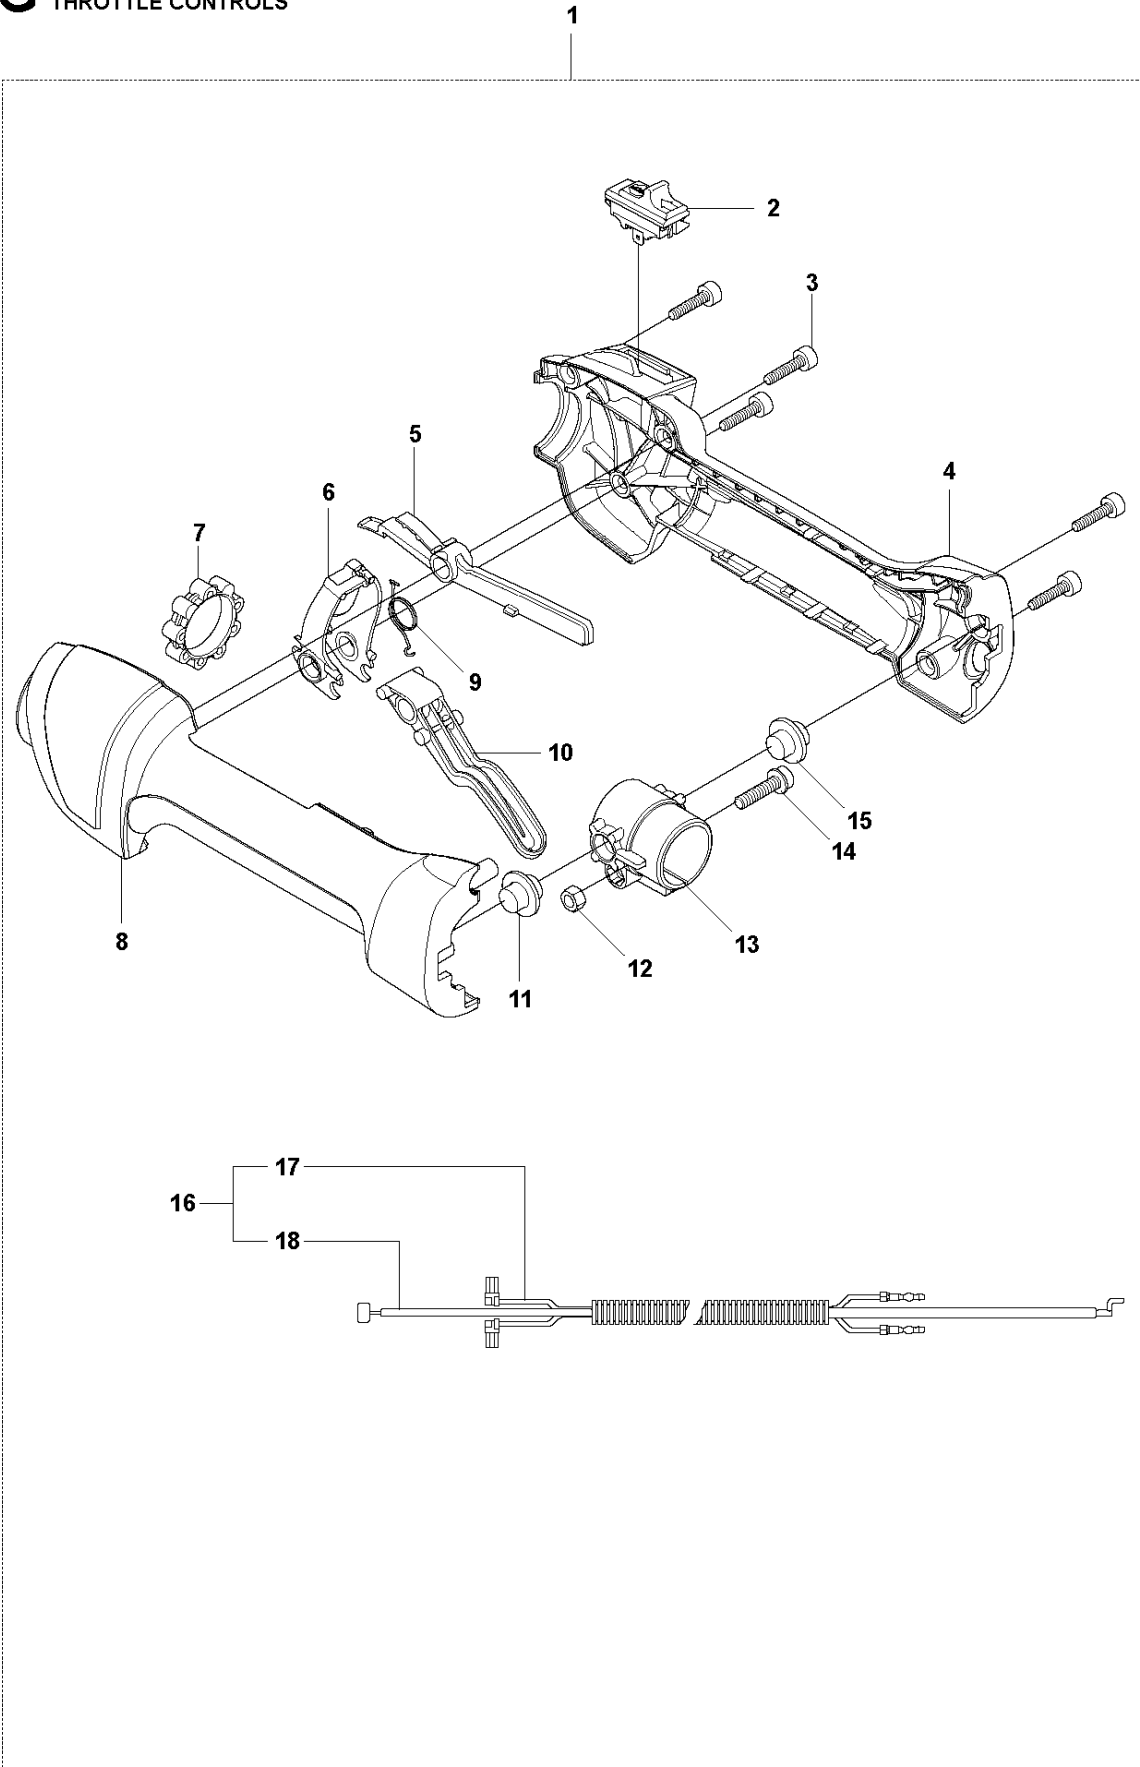

G 327LS, Lx, LDx, RJx
THROTTLE CONTROLS

HANDLE & CONTROLS

327 LS, 2012-01

Ref	Part no.	Description	Remark	Qty	Kit
1	544 14 36-04	CONTROL		1	
2	537 41 90-01	SWITCH		1	1
3	503 21 66-18	SCREW IHSC T		5	1
4	544 10 02-02	HANDLE HALF RIGHT		1	1
5	503 87 80-01	THROTTLE LOCKOUT		1	1
6	503 91 81-01	THROTTLE LEVER		1	1
7	503 96 14-01	VIBRATION ABSORBER		1	1
8	544 10 03-02	HANDLE HALF LEFT		1	1
9	544 10 08-01	RECOIL SPRING		1	1
10	503 87 79-03	THROTTLE TRIGGER		1	1
11	544 10 17-02	RUBBER DAMPER		1	1
12	731 23 14-01	HEXAGON NUT		1	1
13	544 11 21-01	RETAINER		1	1
14	503 20 03-20	SCREW IHSCFM		1	1
15	544 10 17-02	RUBBER DAMPER		1	1
16	502 65 13-01	WIRING		1	1
17	502 53 16-01	SHORT CIRCUIT CABLE		1	1,16
18	544 17 17-03	THROTTLE WIRE ASSY		1	1,16