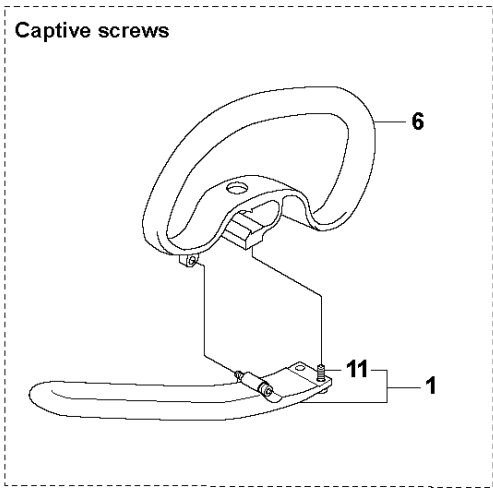

T Duo Balance
HARNESS

HARNES

327 LS, 2012-01

Ref	Part no.	Description	Remark	Qty	Kit
1	537 27 57-01	HARNES		1	
1	537 27 57-03	HARNES	US	1	1
2	503 99 61-01	BAND		3	1
3	503 99 61-03	BAND		1	1
4	537 11 35-01	RETAINER		1	1
5	537 28 84-01	FRONT PIECE		1	1
6	537 28 83-01	FRONT PIECE		1	1
7	537 27 59-01	HIP PAD		1	1
8	502 02 28-01	HOOK		1	1
9	502 02 30-02	LOCK		1	1,8
10	502 02 38-01	SPRING		1	1,8
11	502 02 29-02	HOOK		1	1,8
12	735 31 09-20	E-CLIP		1	1,8
13	537 17 54-01	HIP PAD		3	1

B 327LX, RJX
SHAFT & HANDLE

SHAFT & HANDLE

327 LS, 2012-01

Ref	Part no.	Description	Remark	Qty	Kit
1	503 99 78-01	HANDLE.J	RJx	1	
1	503 99 78-04	HANDLE	Captive screws	1	
2	503 88 88-01	TUBE	L=1483mm Ø=24mm	1	
2	540 05 38-01	TUBE DRIVESHAFT ASSY	RJx L=1483mm Ø=24mm France	1	
3	725 23 78-51	SCREW EHHM	L, LS. M6X40	1	
3	725 23 80-51	SCREW EHHM	Lx, RJxM6X50	1	
4	503 87 90-01	KNOB	Lx	1	
5	503 23 00-61	WASHER	L, LS	1	
6	503 87 19-03	HANDLE		1	
6	503 87 19-08	HANDLE	Captive screws	1	
7	503 94 03-01	DISTANCE.HANDLE		1	
8	503 20 07-16	SCREW IHSCFM	RJx	1	
9	503 94 10-01	HOOK	RJx	1	
10	731 23 14-01	HEXAGON NUT	RJx	1	
11	503 21 68-16	SCREW IHSCFT	RJx	3	
11	574 18 15-01	SCREW IHSCFTO	Captive screws	3	
12	502 19 71-01	SQUARE NUT		1	
13	537 23 48-01	DRIVE SHAFT	L=1525mm Ø=7mm	1	
14	735 31 12-00	CIRCLIP		1	
15	537 23 75-01	CLUTCH DRUM ASSY		1	
16	537 29 48-01	LABEL		1	
17	503 79 56-01	LABEL		1	
18	537 10 10-01	LABEL	RJx	1	
19	537 08 55-01	HANDLE	France	1	