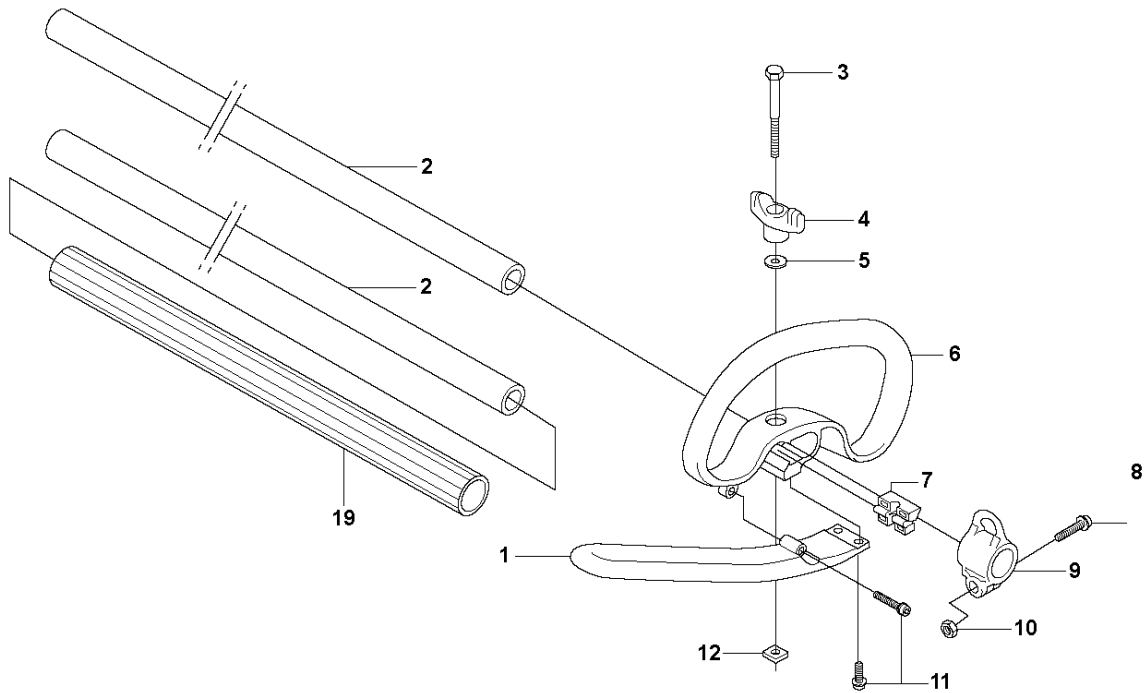

B 327LX, RJX
SHAFT & HANDLE

SHAFT & HANDLE

327 LS, 2012-01

Ref	Part no.	Description	Remark	Qty	Kit
1	503 99 78-01	HANDLE.J	RJx	1	
1	503 99 78-04	HANDLE	Captive screws	1	
2	503 88 88-01	TUBE	L=1483mm Ø=24mm	1	
2	540 05 38-01	TUBE DRIVESHAFT ASSY	RJx L=1483mm Ø=24mm France	1	
3	725 23 78-51	SCREW EHHM	L, LS. M6X40	1	
3	725 23 80-51	SCREW EHHM	Lx, RJxM6X50	1	
4	503 87 90-01	KNOB	Lx	1	
5	503 23 00-61	WASHER	L, LS	1	
6	503 87 19-03	HANDLE		1	
6	503 87 19-08	HANDLE	Captive screws	1	
7	503 94 03-01	DISTANCE.HANDLE		1	
8	503 20 07-16	SCREW IHSCFM	RJx	1	
9	503 94 10-01	HOOK	RJx	1	
10	731 23 14-01	HEXAGON NUT	RJx	1	
11	503 21 68-16	SCREW IHSCFT	RJx	3	
11	574 18 15-01	SCREW IHSCFTO	Captive screws	3	
12	502 19 71-01	SQUARE NUT		1	
13	537 23 48-01	DRIVE SHAFT	L=1525mm Ø=7mm	1	
14	735 31 12-00	CIRCLIP		1	
15	537 23 75-01	CLUTCH DRUM ASSY		1	
16	537 29 48-01	LABEL		1	
17	503 79 56-01	LABEL		1	
18	537 10 10-01	LABEL	RJx	1	
19	537 08 55-01	HANDLE	France	1	