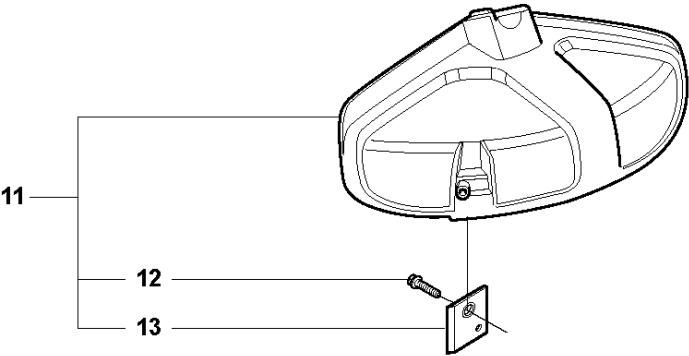

S 327LS, LX, LDX, RX, RDX, RJX, 323RII
ACCESSORIES

ACCESSORIES

327 LS, 2012-01

Ref	Part no.	Description	Remark	Qty	Kit
1	544 04 42-10	ACCESSORY BAG	Captive screws 323RII, 327Rx	1	
2	573 99 43-04	SCREW IHSCFMO	Captive screws	2	1
3	574 56 80-01	CLAMP	Captive screws	1	1
4	537 29 34-01	ADAPTER		1	1
5	574 56 49-02	BLADE GUARD	Captive screws	1	1
6	503 20 03-16	SCREW IHSCFM	Captive screws	4	1
7	574 03 95-01	LOCKING NUT	Captive screws	4	1
8	503 97 71-01	TRIMMER GUARD	327Lx, 327LDx	1	
9	503 21 07-16	SCREW IHSCFT		1	8
10	503 79 88-01	BLADE		1	8
11	503 93 42-02	COMBI GUARD	323RII, 327Rx	1	
12	503 21 07-16	SCREW IHSCFT		1	11
13	503 79 88-01	BLADE		1	11