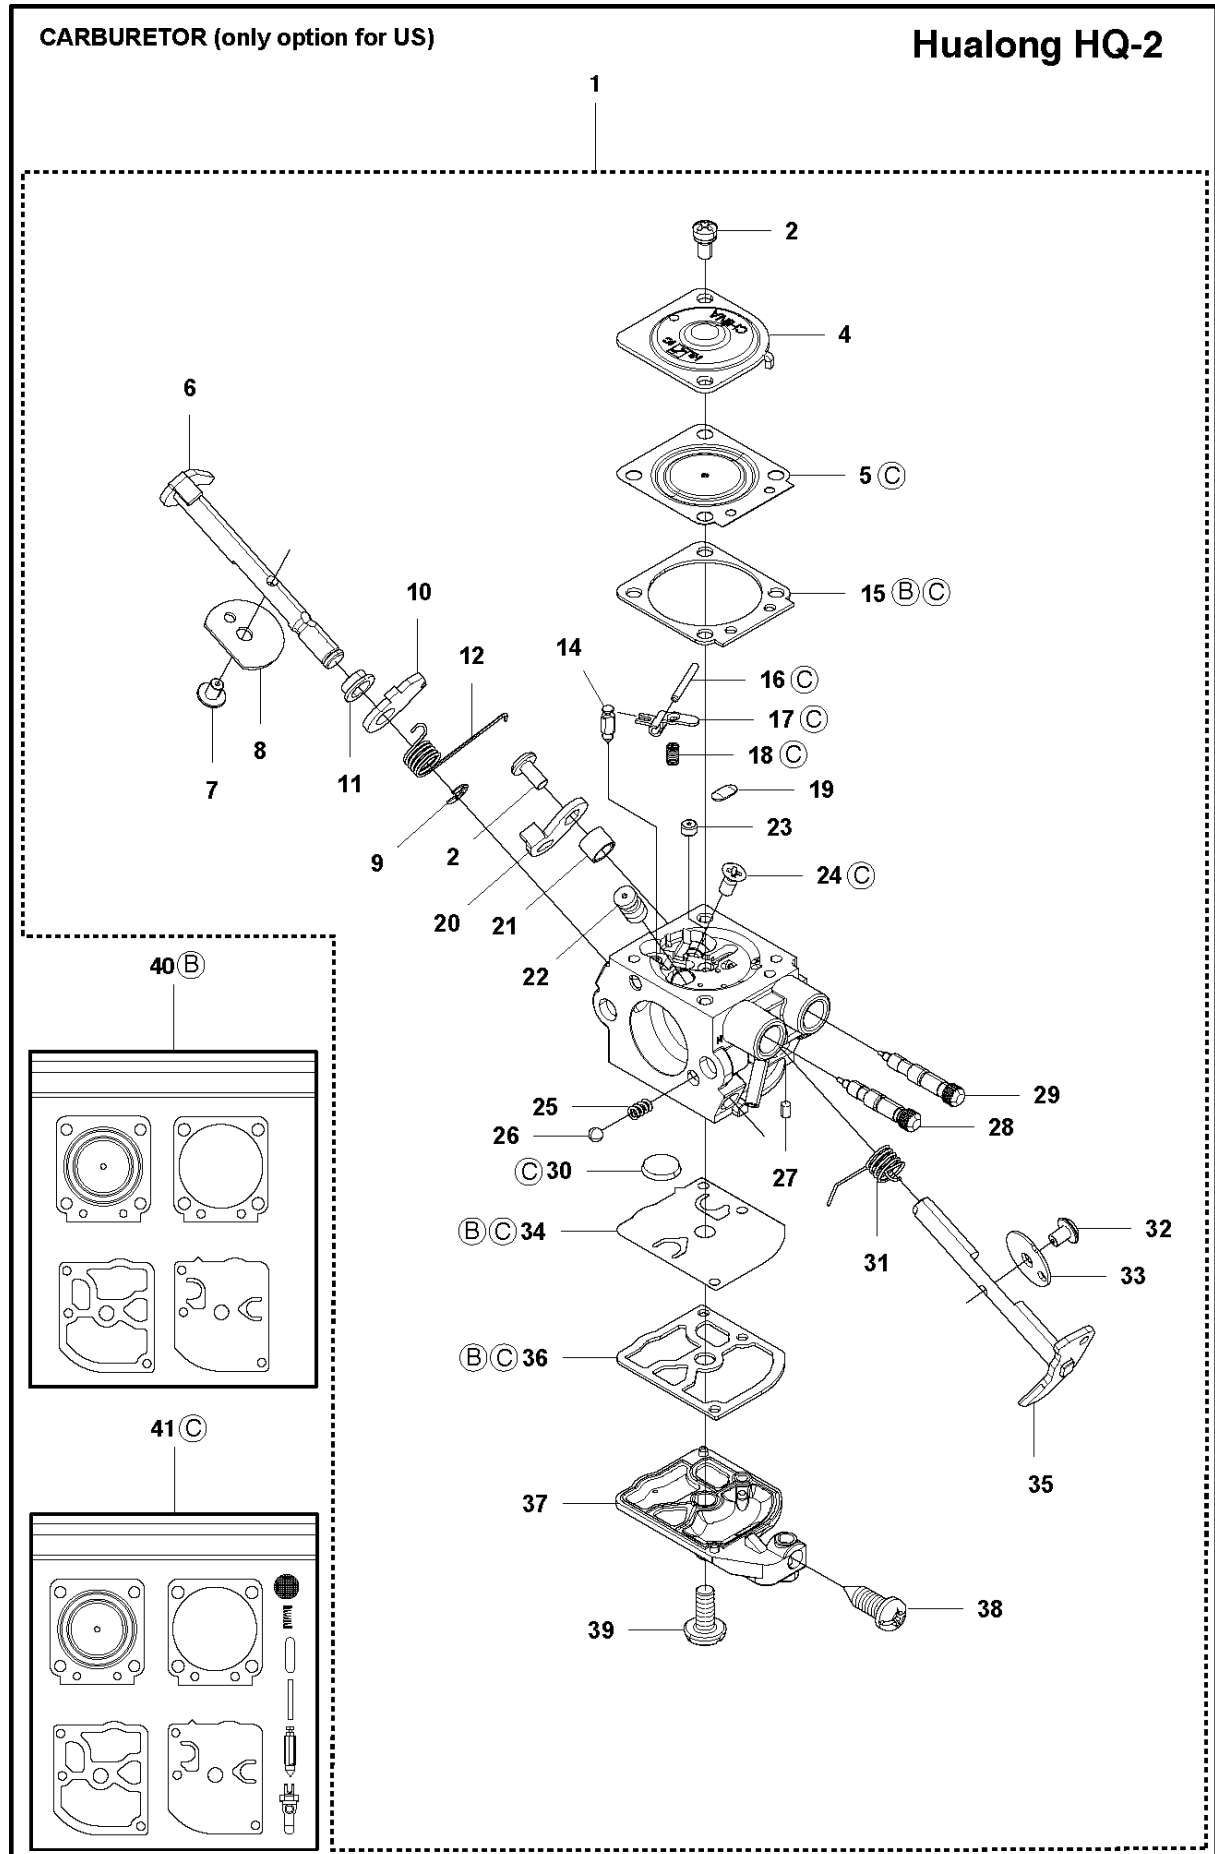

SPARE PARTS LIST

TRIMMERS/EDGERS

327 LS, 2012-01

S2 327LX, LDX, RX, RDX, RJX, 323R11, 327LS
ACCESSORIES

ACCESSORIES

327 LS, 2012-01

Ref	Part no.	Description	Remark	Qty	Kit
1	502 28 59-01	STOP		1	
2	502 11 46-02	SOCKET WRENCH		1	
3	501 60 02-03	SCREWDRIVER		1	
4	502 21 58-01	L-NYCKEL		1	
5	531 00 92-48	FILTER OIL		1	
6	501 69 17-01	COMBINATION WRENCH		1	
7	503 97 64-01	GREASE		1	
8	537 35 36-01	LOOP		1	
9	537 13 04-02	KNOB		1	
10	537 35 01-01	LOOP		1	
11	725 23 31-51	SCREW		1	
12	537 31 29-01	TRANSPORT GUARD	200-275 mm	1	
13	537 21 62-01	HARNESS		1	
13	537 21 62-02	HARNESS	USA	1	
14	537 21 63-01	HARNESS		1	
14	537 21 63-02	HARNESS	USA	1	
15	503 73 40-01	FRONT PIECE		1	14
16	503 73 41-02	FRONT PIECE		1	14
17	502 02 28-02	WELT HOOK		1	14

CARBURETOR

327 LS, 2012-01

Ref	Part no.	Description	Remark	Qty	Kit
1	576 01 98-01	CARBURETTOR	Hualong HQ-2, only option for US	1	
2	576 02 42-01	SCREW		2	1
4	576 02 36-01	COVER		1	1
5	576 02 24-01	DIAPHRAGM ASSY		1	1
6	576 02 30-01	SHAFT ASSY		1	1
7	576 02 41-01	SCREW		1	1
8	576 02 32-01	CHOKE		1	1
9	576 02 48-01	E-CLIP		1	1
10	576 02 31-01	LEVER		1	1
11	576 02 35-01	BUSHING		1	1
12	576 02 33-01	SPRING		1	1
14	576 02 01-01	VALVE		1	1
15	576 02 37-01	GASKET		1	1
16	576 02 03-01	PIN		1	1
17	576 02 04-01	LEVER		1	1
18	576 02 05-01	SPRING		1	1
19	576 02 06-01	PLUG		1	1
20	576 02 28-01	LEVER		1	1
21	576 02 29-01	BUSHING		1	1
22	576 02 07-01	MAIN NOZZLE		1	1
23	576 02 08-01	CHECK VALVE		1	1
24	576 02 43-01	SCREW		1	1
25	576 02 34-01	SPRING		1	1
26	576 02 47-01	BALL		1	1
27	576 02 23-01	BAR		1	1
28	576 02 10-01	NEEDLE		1	1
29	576 02 11-01	NEEDLE		1	1
30	576 02 15-01	SCREEN		1	1
31	576 02 27-01	SPRING		1	1
32	576 02 40-01	SCREW		1	1
33	576 02 26-01	THROTTLE		1	1
34	576 02 39-01	DIAPHRAGM PUMP		1	1
35	576 02 25-01	SHAFT ASSY		1	1
36	576 02 38-01	GASKET		1	1
37	576 02 20-01	COVER		1	1
38	576 02 22-01	SCREW		1	1
39	576 02 44-01	SCREW		1	1
40	581 74 35-01	GASKET KIT		1	1
41	581 74 37-01	REPAIR KIT		1	1